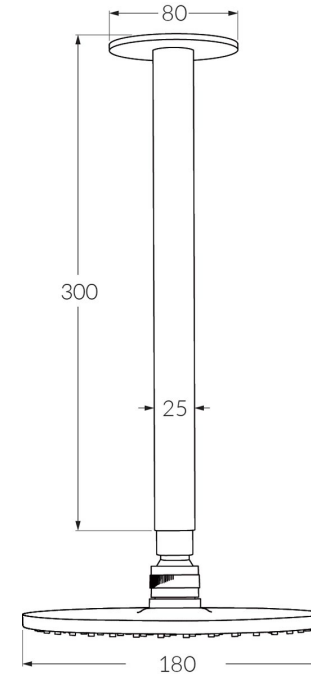

Voda

Vertical shower arm 300mm with 180 head

SUSSEX

Product code

VVSH3-180

Product features

- Designed and manufactured in Australia
- All brass construction
- Swivel ball joint
- Retro fitable
- Available in a range of high quality, durable finishes inc. LUXPVD®
- Minimal, refined design to complement any contemporary space
- Matching tapware, showers and accessories