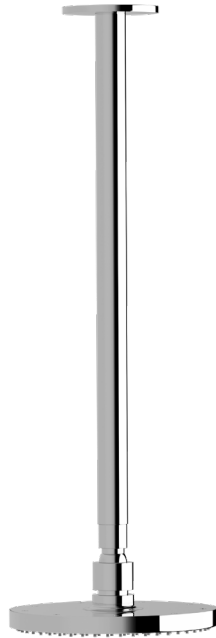

Voda

Vertical shower arm 300mm with 180 head

SUSSEX

Product code

VVSH3-180

Product features

- Designed and manufactured in Australia
- All brass construction
- Swivel ball joint
- Retro fitable
- Available in a range of high quality, durable finishes inc. LUXPVD®
- Minimal, refined design to complement any contemporary space
- Matching tapware, showers and accessories