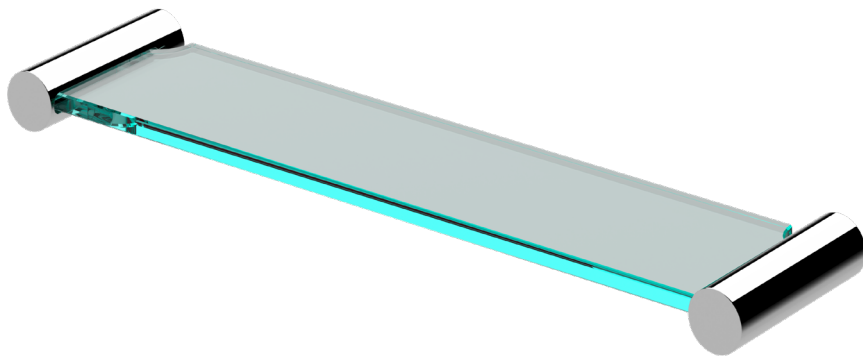

# Voda Vanity shelf

SUSSEX

## Product code

VVS450

## Product features

- Designed and manufactured in Australia
- 2 point fixings
- Available in a range of high quality, durable finishes inc. LUXPVD®
- Minimal, refined design to complement any contemporary space
- Matching tapware, showers and accessories