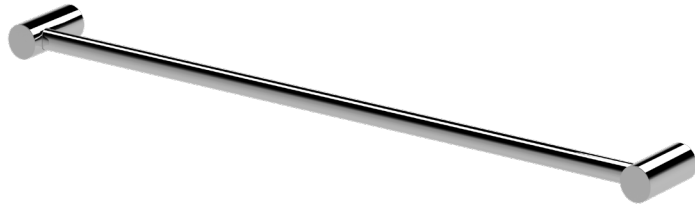

Voda Towel rail single 700mm

SUSSEX

Product code

VTRS700

Product features

- Designed and manufactured in Australia
- All brass construction
- 2 point fixings
- Customisable
- Available in a range of high quality, durable finishes inc. LUXPVD®
- Minimal, refined design to complement any contemporary space
- Matching tapware, showers and accessories