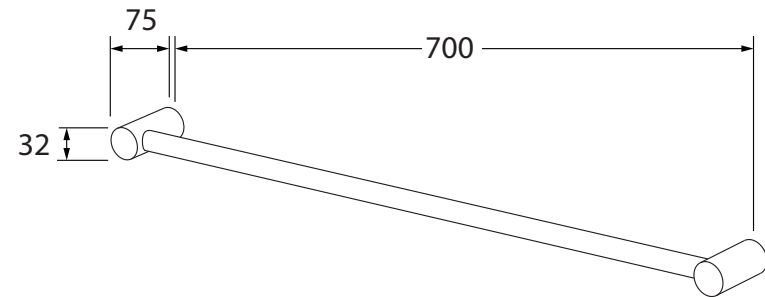

Voda Towel rail single 700mm

SUSSEX

Product code

VTRS700

Product features

- Designed and manufactured in Australia
- All brass construction
- 2 point fixings
- Customisable
- Available in a range of high quality, durable finishes inc. LUXPVD®
- Minimal, refined design to complement any contemporary space
- Matching tapware, showers and accessories