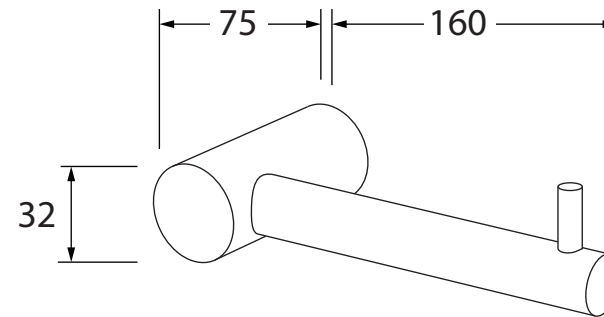

Voda Toilet roll holder

SUSSEX

Product code

VTRH

Product features

- Designed and manufactured in Australia
- All brass construction
- 2 point fixings
- Available in a range of high quality, durable finishes inc. LUXPVD®
- Minimal, refined design to complement any contemporary space
- Matching tapware, showers and accessories