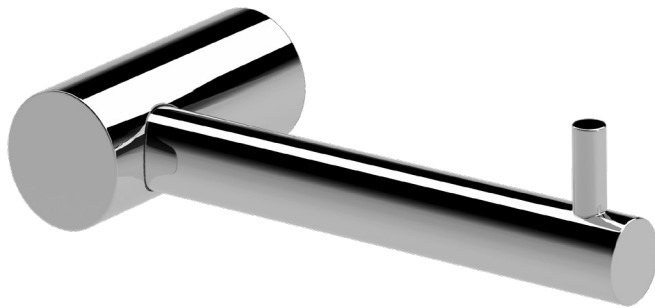

Voda Toilet roll holder

SUSSEX

Product code

VTRH

Product features

- Designed and manufactured in Australia
- All brass construction
- 2 point fixings
- Available in a range of high quality, durable finishes inc. LUXPVD®
- Minimal, refined design to complement any contemporary space
- Matching tapware, showers and accessories