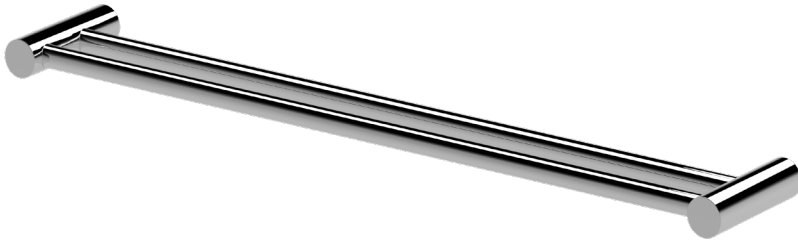

# Voda Towel rail double 900mm

SUSSEX

## Product code

VTRD900

## Product features

- Designed and manufactured in Australia
- All brass construction
- 2 point fixings
- Customisable
- Available in a range of high quality, durable finishes inc. LUXPVD®
- Minimal, refined design to complement any contemporary space
- Matching tapware, showers and accessories