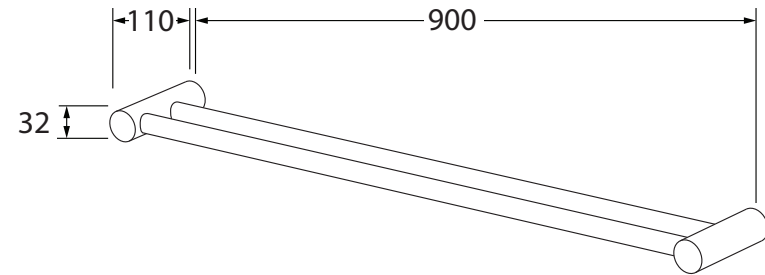

# Voda Towel rail double 900mm

SUSSEX

## Product code

VTRD900

## Product features

- Designed and manufactured in Australia
- All brass construction
- 2 point fixings
- Customisable
- Available in a range of high quality, durable finishes inc. LUXPVD®
- Minimal, refined design to complement any contemporary space
- Matching tapware, showers and accessories