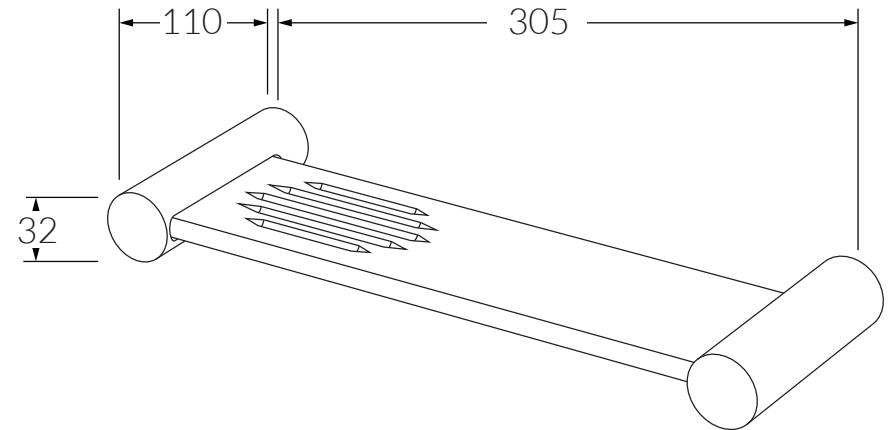

Voda Shower shelf

SUSSEX

Product code

VSS300

Product features

- Designed and manufactured in Australia
- 2 point fixings
- Available in a range of high quality, durable finishes inc. LUXPVD®
- Minimal, refined design to complement any contemporary space
- Matching tapware, showers and accessories