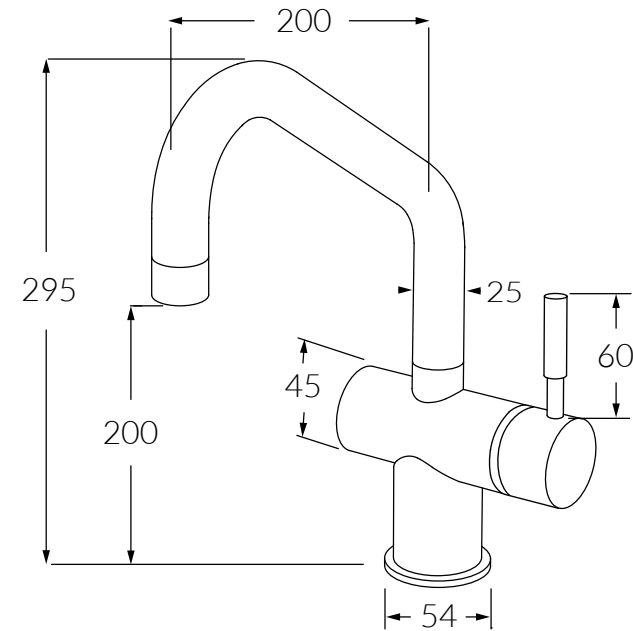

Voda Sink mixer

SUSSEX

Product code

VSM

Product features

- Designed and manufactured in Australia
- All brass construction
- Swivel outlet
- 35mm ceramic disc cartridge
- Retro fitable
- Customisable
- Available in a range of high quality, durable finishes inc. LUXPVD®
- Minimal, refined design to complement any contemporary space
- Matching tapware, showers and accessories