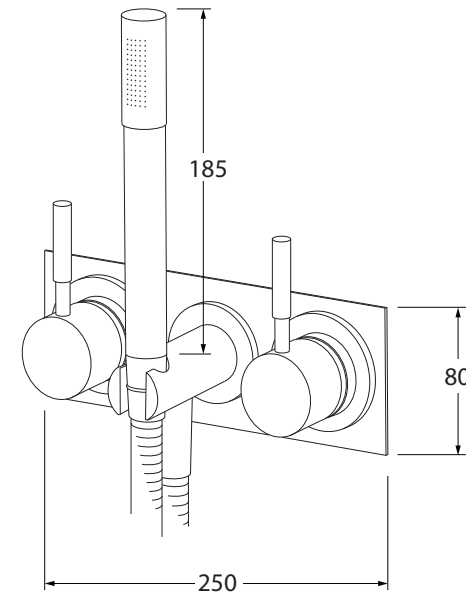

Voda Shower mixer system

SUSSEX

Product code

VSMS

Product features

- Designed and manufactured in Australia
- All brass construction
- 35mm ceramic disc cartridge
- Incorporating Sussex Masterfit
- Available in a range of high quality, durable finishes inc. LUXPVD®
- Minimal, refined design to complement any contemporary space
- Matching tapware, showers and accessories