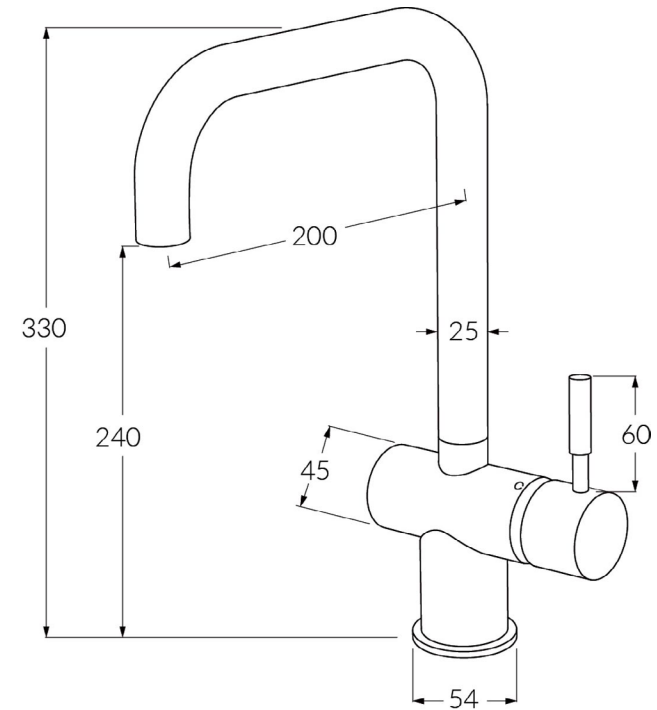

Voda Sink mixer square

SUSSEX

Product code

VSMQ

Product features

- Designed and manufactured in Australia
- All brass construction
- Swivel outlet
- 35mm ceramic disc cartridge
- Retro fitable
- Customisable
- Available in a range of high quality, durable finishes inc. LUXPVD®
- Minimal, refined design to complement any contemporary space
- Matching tapware, showers and accessories