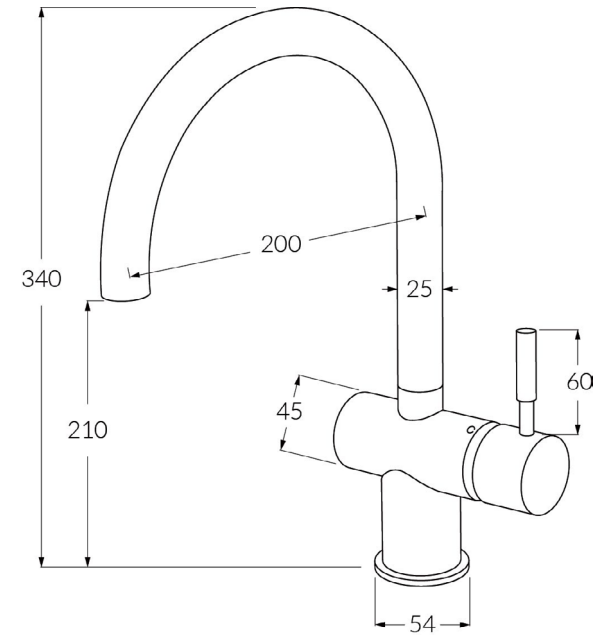

Voda Sink mixer curved

SUSSEX

Product code

VSMC

Product features

- Designed and manufactured in Australia
- All brass construction
- Swivel outlet
- 35mm ceramic disc cartridge
- Retro fitable
- Customisable
- Available in a range of high quality, durable finishes inc. LUXPVD®
- Minimal, refined design to complement any contemporary space
- Matching tapware, showers and accessories