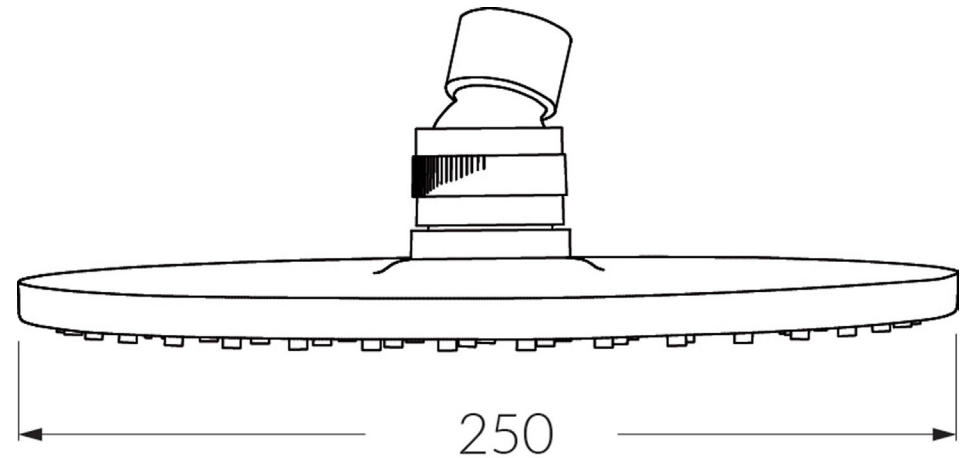

Voda Shower head 250mm only

SUSSEX

Product code

VSHH250

Product features

- Designed and manufactured in Australia
- All brass construction
- Swivel ball joint
- Retro fitable
- Available in a range of high quality, durable finishes inc. LUXPVD®
- Minimal, refined design to complement any contemporary space
- Matching tapware, showers and accessories