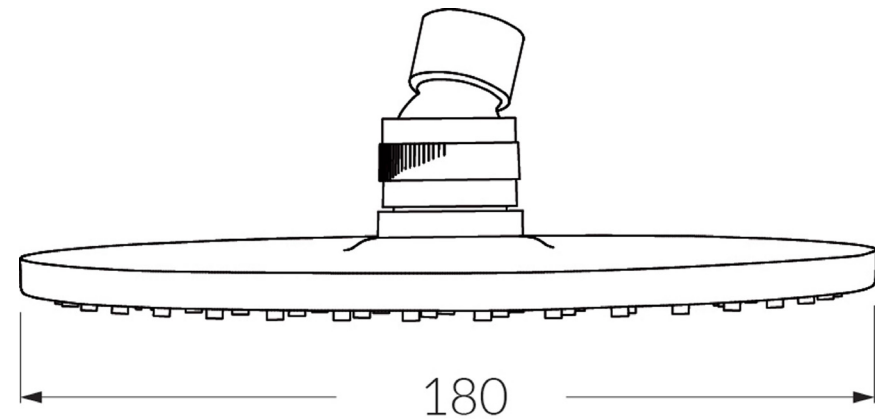

Voda Shower head 180mm only

SUSSEX

Product code

VSHH180

Product features

- Designed and manufactured in Australia
- All brass construction
- Swivel ball joint
- Retro fitable
- Available in a range of high quality, durable finishes inc. LUXPVD®
- Minimal, refined design to complement any contemporary space
- Matching tapware, showers and accessories