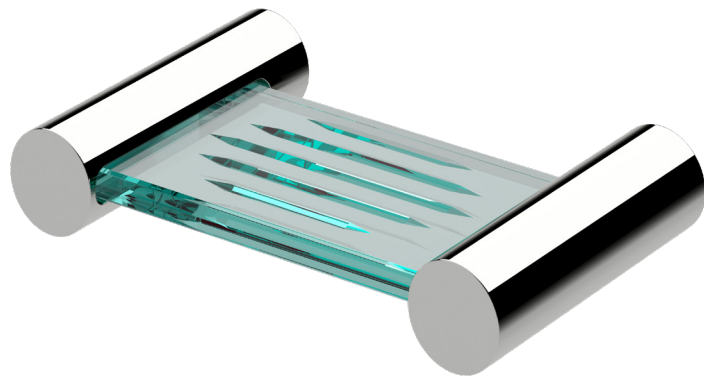

Voda Soap dish

SUSSEX

Product code

VSD150

Product features

- Designed and manufactured in Australia
- 2 point fixings
- Available in a range of high quality, durable finishes inc. LUXPVD®
- Minimal, refined design to complement any contemporary space
- Matching tapware, showers and accessories