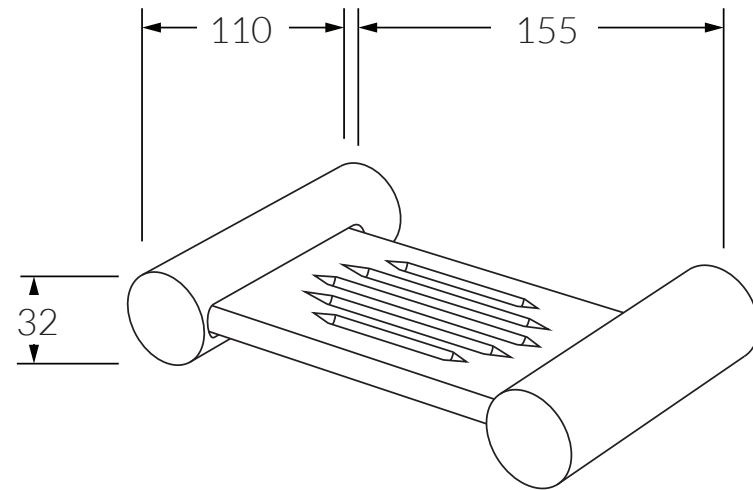

Voda Soap dish

SUSSEX

Product code

VSD150

Product features

- Designed and manufactured in Australia
- 2 point fixings
- Available in a range of high quality, durable finishes inc. LUXPVD®
- Minimal, refined design to complement any contemporary space
- Matching tapware, showers and accessories