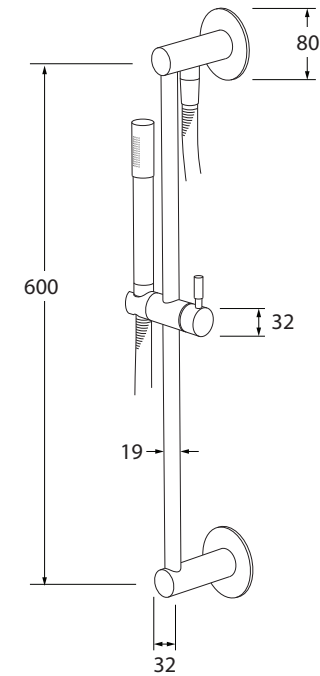

Voda Rail shower with hand shower

SUSSEX

Product code

VRS

Product features

- Designed and manufactured in Australia
- All brass construction
- Retro fitable
- Customisable
- Available in a range of high quality, durable finishes inc. LUXPVD®
- Minimal, refined design to complement any contemporary space
- Matching tapware, showers and accessories