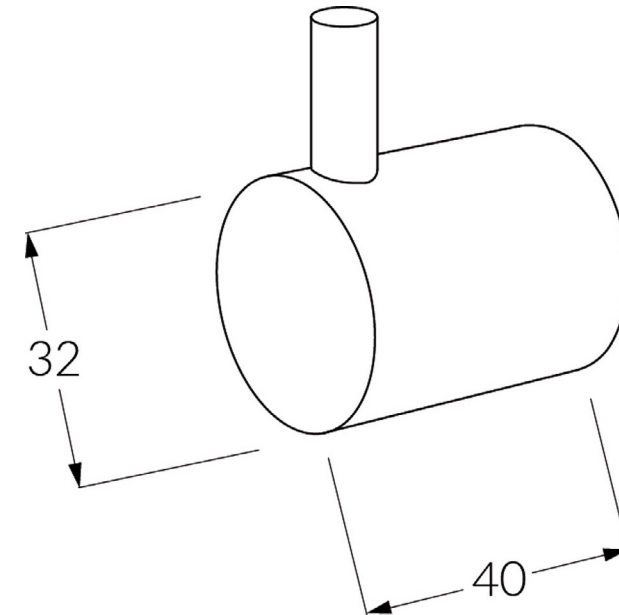

Voda Robe hook

SUSSEX

Product code

VRH

Product features

- Designed and manufactured in Australia
- All brass construction
- 2 point fixings
- Available in a range of high quality, durable finishes inc. LUXPVD®
- Minimal, refined design to complement any contemporary space
- Matching tapware, showers and accessories