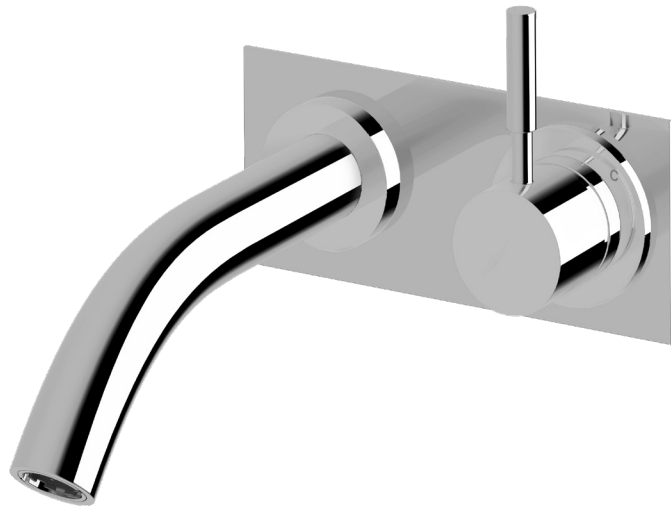

Voda Wall bath mixer outlet system 160mm

SUSSEX

Product code

VMOS160RH

Product features

- Designed and manufactured in Australia
- All brass construction
- 35mm ceramic disc cartridge
- Customisable
- Incorporating Sussex Masterfit
- Available in a range of high quality, durable finishes inc. LUXPVD®
- Minimal, refined design to complement any contemporary space
- Matching tapware, showers and accessories