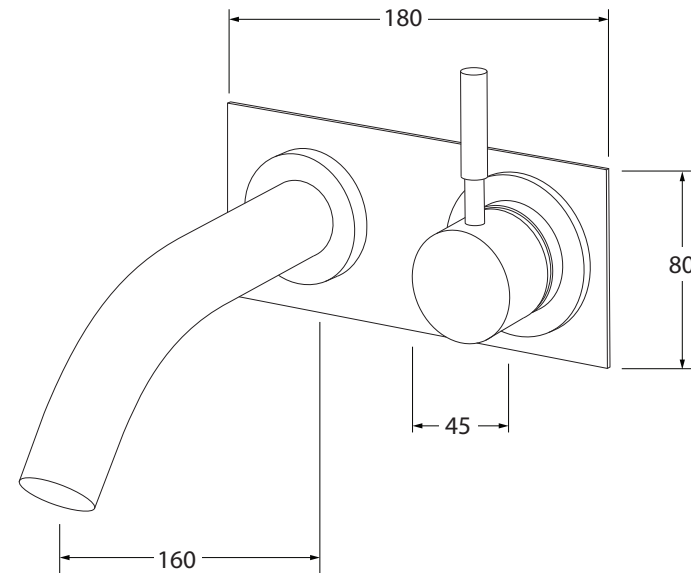

Voda Wall bath mixer outlet system 160mm

SUSSEX

Product code

VMOS160RH

Product features

- Designed and manufactured in Australia
- All brass construction
- 35mm ceramic disc cartridge
- Customisable
- Incorporating Sussex Masterfit
- Available in a range of high quality, durable finishes inc. LUXPVD®
- Minimal, refined design to complement any contemporary space
- Matching tapware, showers and accessories