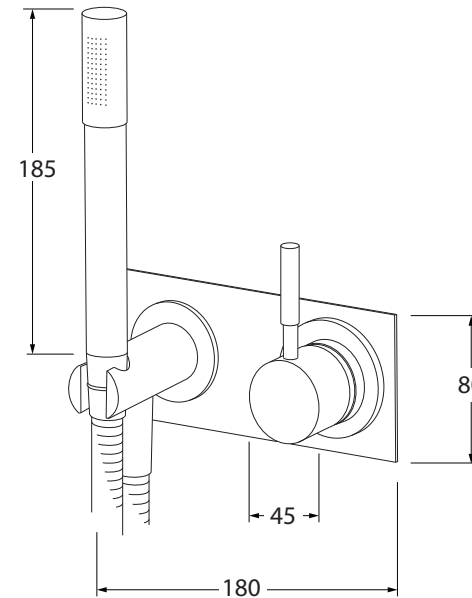

Voda Mixer hand shower system

SUSSEX

Product code

VMHSSRH

Product features

- Designed and manufactured in Australia
- All brass construction
- 35mm ceramic disc cartridge
- Incorporating Sussex Masterfit
- Available in a range of high quality, durable finishes inc. LUXPVD®
- Minimal, refined design to complement any contemporary space
- Matching tapware, showers and accessories