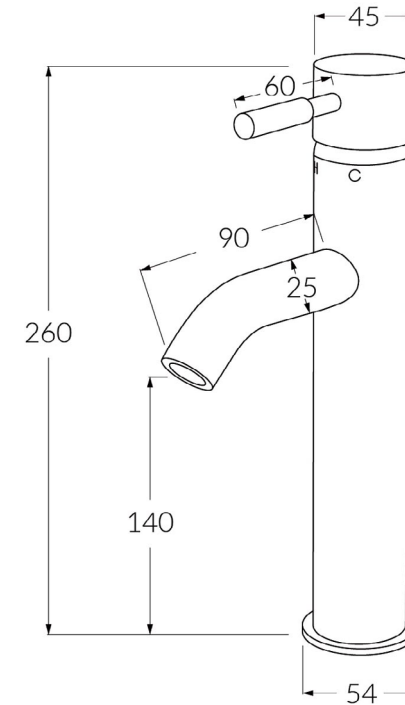

Voda Medium basin mixer 90mm outlet

SUSSEX

Product code

VMBM

Product features

- Designed and manufactured in Australia
- All brass construction
- 35mm ceramic disc cartridge
- Retro fitable
- Customisable
- Available in a range of high quality, durable finishes inc. LUXPVD®
- Minimal, refined design to complement any contemporary space
- Matching tapware, showers and accessories

Warranty

15 Year overall warranty.
Refer to Warranty sheet for specific information.

Pressure rating

300 - 500kPa

Temperature rating

1 - 65°C

WELS rating

4 star - 7.5lt/min