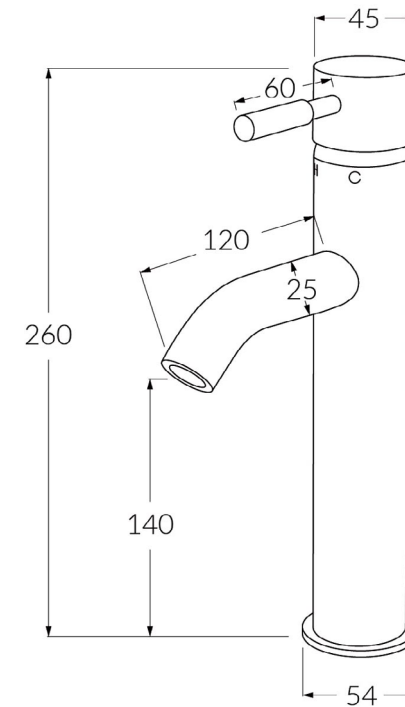

Voda Medium basin mixer 120mm

SUSSEX

Product code

VMBM120

Product features

- Designed and manufactured in Australia
- All brass construction
- 35mm ceramic disc cartridge
- Retro fitable
- Customisable
- Available in a range of high quality, durable finishes inc. LUXPVD®
- Minimal, refined design to complement any contemporary space
- Matching tapware, showers and accessories

Warranty

15 Year overall warranty.
Refer to Warranty sheet for specific information.

Pressure rating

300 - 500kPa

Temperature rating

1 - 65°C

WELS rating

4 star - 7.5lt/min

While we aim to ensure the specifications shown are correct at time of printing, Sussex Taps reserves the right to make modifications without prior notice. Always use the physical product for accurate measurements. Dimensions are subject to change without notice. All measurements are shown in millimetres.

Copyright © Sussex Taps