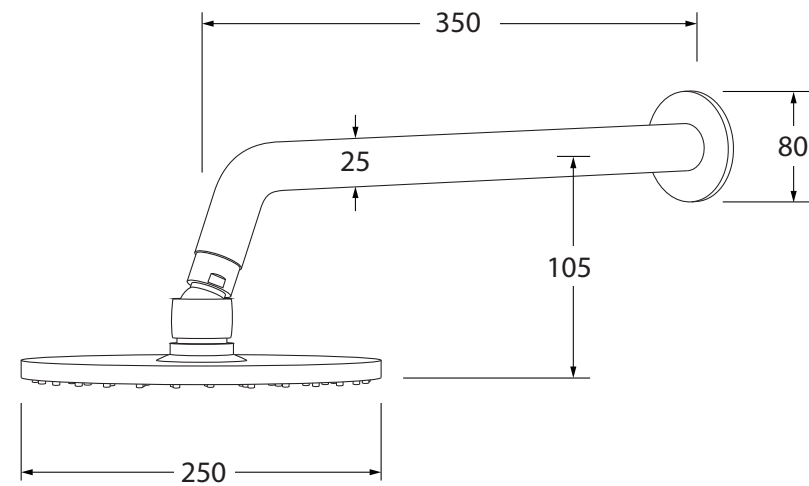

Voda Horizontal shower with 250mm head

SUSSEX

Product code

VHSHS250

Product features

- Designed and manufactured in Australia
- All brass construction
- Swivel ball joint
- Retro fitable
- Available in a range of high quality, durable finishes inc. LUXPVD®
- Minimal, refined design to complement any contemporary space
- Matching tapware, showers and accessories