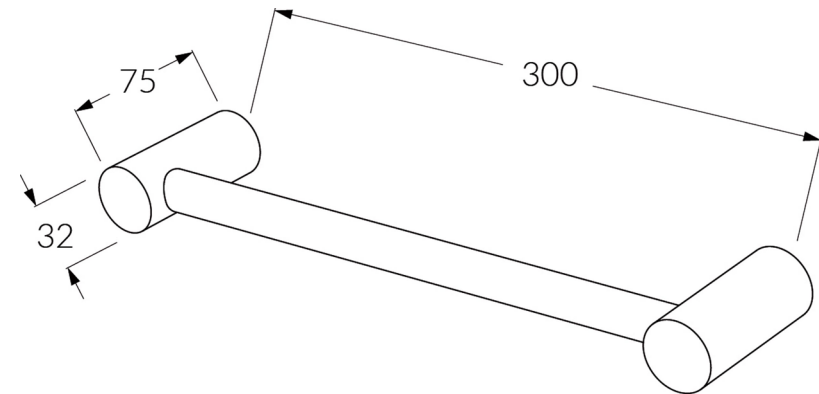

Voda Guest towel rail 300mm

SUSSEX

Product code

VGTR300

Product features

- Designed and manufactured in Australia
- All brass construction
- 2 point fixings
- Customisable
- Available in a range of high quality, durable finishes inc. LUXPVD®
- Minimal, refined design to complement any contemporary space
- Matching tapware, showers and accessories