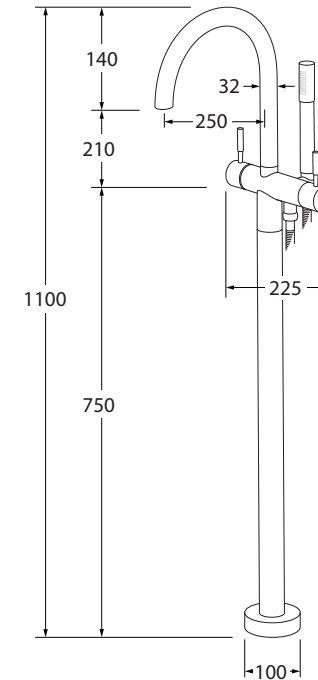

Voda Floormount mixer with hand shower

SUSSEX

Product code

VMHT

Product features

- Designed and manufactured in Australia
- All brass construction
- Swivel outlet
- 35mm ceramic disc cartridge
- Sussex floormount fixing valve
- Available in a range of high quality, durable finishes inc. LUXPVD®
- Minimal, refined design to complement any contemporary space
- Matching tapware, showers and accessories