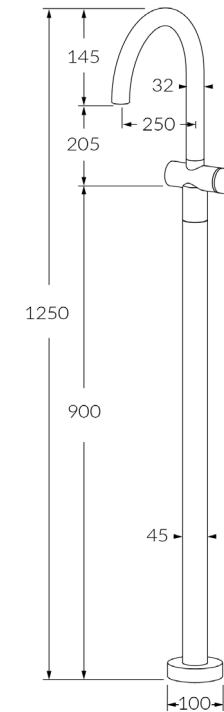

Voda Floormount basin mixer curved

SUSSEX

Product code

VFMBMCT

Product features

- Designed and manufactured in Australia
- All brass construction
- Swivel outlet
- 35mm ceramic disc cartridge
- Sussex floormount fixing valve
- Available in a range of high quality, durable finishes inc. LUXPVD®
- Minimal, refined design to complement any contemporary space
- Matching tapware, showers and accessories

Warranty

15 Year overall warranty.
Refer to Warranty sheet for specific information.

Pressure rating

300 - 500kPa

Temperature rating

1 - 65°C

WELS rating

5 star - 5.5lt/min