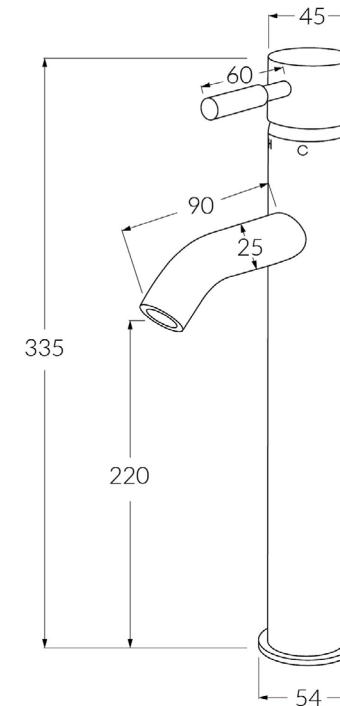

Voda

Extended basin mixer 90mm outlet

SUSSEX

Product code

VEBM

Product features

- Designed and manufactured in Australia
- All brass construction
- 35mm ceramic disc cartridge
- Retro fitable
- Customisable
- Available in a range of high quality, durable finishes inc. LUXPVD®
- Minimal, refined design to complement any contemporary space
- Matching tapware, showers and accessories