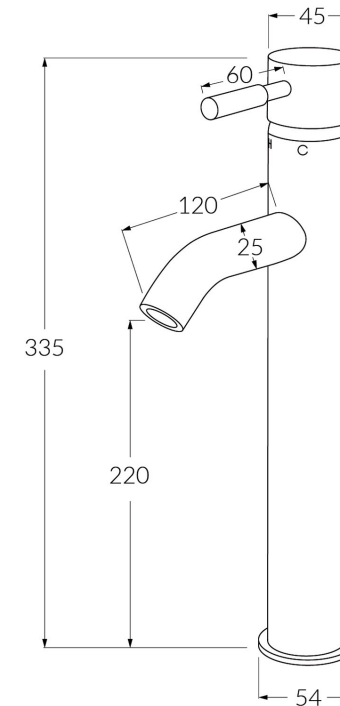

Voda

Extended basin mixer 120mm outlet

SUSSEX

Product code

VEBM120.01

Product features

- Designed and manufactured in Australia
- All brass construction
- 35mm ceramic disc cartridge
- Retro fitable
- Customisable
- Available in a range of high quality, durable finishes inc. LUXPVD®
- Minimal, refined design to complement any contemporary space
- Matching tapware, showers and accessories