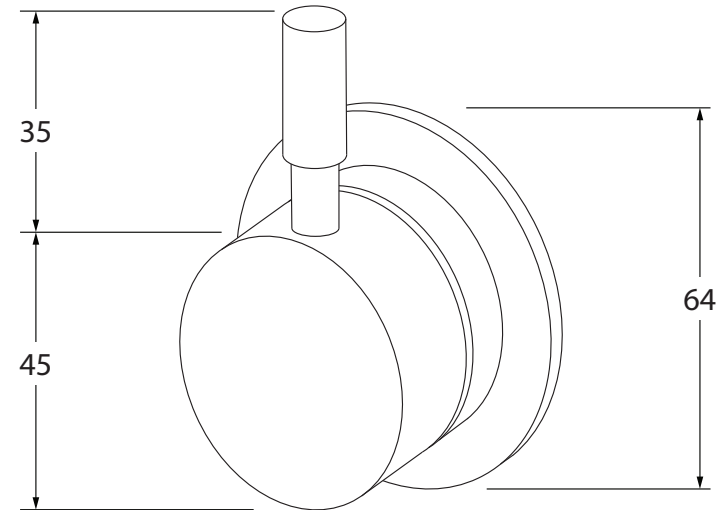

Voda Diverter only

SUSSEX

Product code

VDIV

Product features

- Designed and manufactured in Australia
- All brass construction
- Dial operating diverter
- Available in a range of high quality, durable finishes inc. LUXPVD®
- Minimal, refined design to complement any contemporary space
- Matching tapware, showers and accessories

Warranty

15 Year overall warranty.
Refer to Warranty sheet for specific information.

Pressure rating

300 - 500kPa

Temperature rating

1 - 65°C

AS/NZS 3718:2005
LIC. 20081