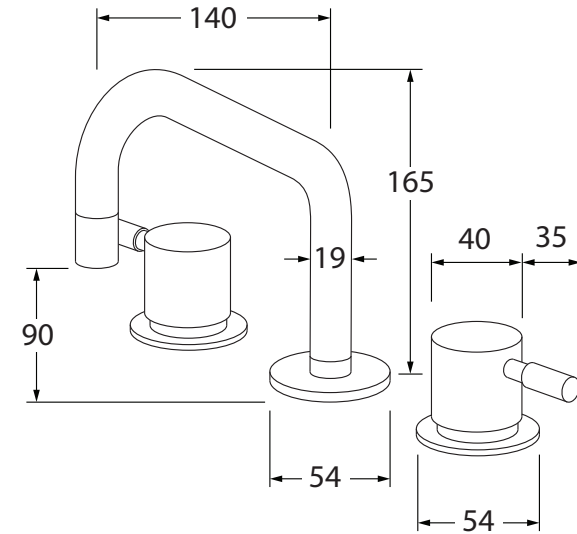

Voda Basin set

SUSSEX

Product code

VBS

Product features

- Designed and manufactured in Australia
- All brass construction
- Swivel outlet
- 1/2 turn ceramic disc spindles
- Retro fitable
- Customisable
- Available in a range of high quality, durable finishes inc. LUXPVD®
- Minimal, refined design to complement any contemporary space
- Matching tapware, showers and accessories

Warranty

15 Year overall warranty.
Refer to Warranty sheet for specific information.

Pressure rating

300 - 500kPa

Temperature rating

1 - 65°C

WELS rating

5 star - 5lt/min

While we aim to ensure the specifications shown are correct at time of printing, Sussex Taps reserves the right to make modifications without prior notice. Always use the physical product for accurate measurements. Dimensions are subject to change without notice. All measurements are shown in millimetres.

Copyright © Sussex Taps