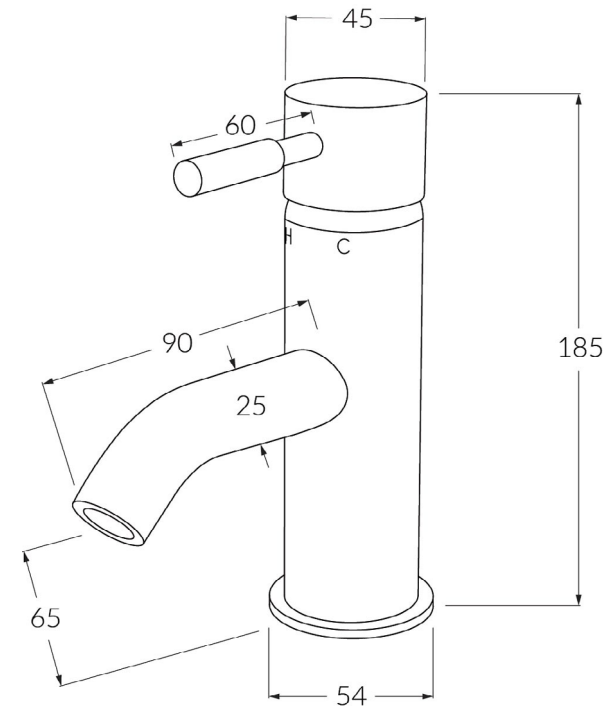

Voda Basin mixer

SUSSEX

Product code

VBM

Product features

- Designed and manufactured in Australia
- All brass construction
- 35mm ceramic disc cartridge
- Retro fitable
- Customisable
- Available in a range of high quality, durable finishes inc. LUXPVD®
- Minimal, refined design to complement any contemporary space
- Matching tapware, showers and accessories