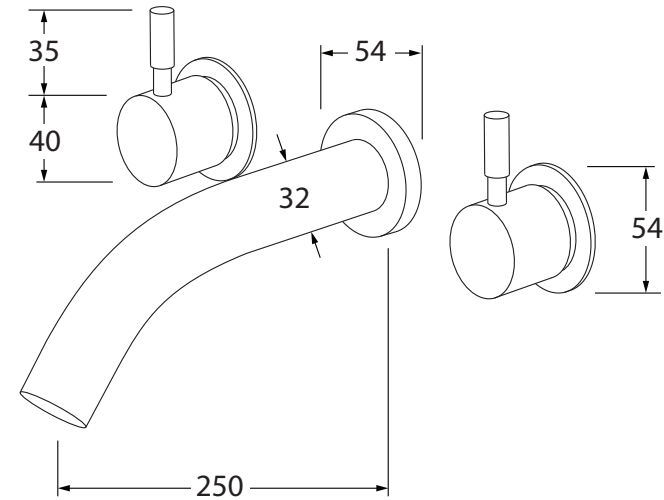

# Voda Bath set 250mm

## Product code

VBAS250

## Product features

- Designed and manufactured in Australia
- All brass construction
- 1/2 turn ceramic disc spindles
- Retro fitable
- Customisable
- Available in a range of high quality, durable finishes inc. LUXPVD®
- Minimal, refined design to complement any contemporary space
- Matching tapware, showers and accessories