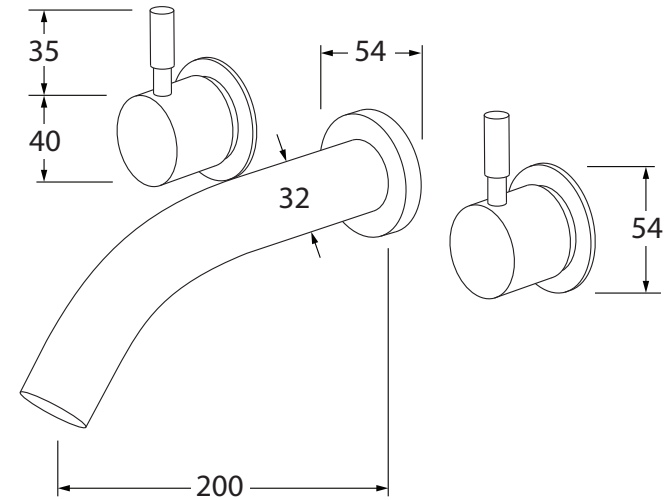

Voda Bath set 200mm

SUSSEX

Product code

VBAS200

Product features

- Designed and manufactured in Australia
- All brass construction
- 1/2 turn ceramic disc spindles
- Retro fitable
- Customisable
- Available in a range of high quality, durable finishes inc. LUXPVD®
- Minimal, refined design to complement any contemporary space
- Matching tapware, showers and accessories