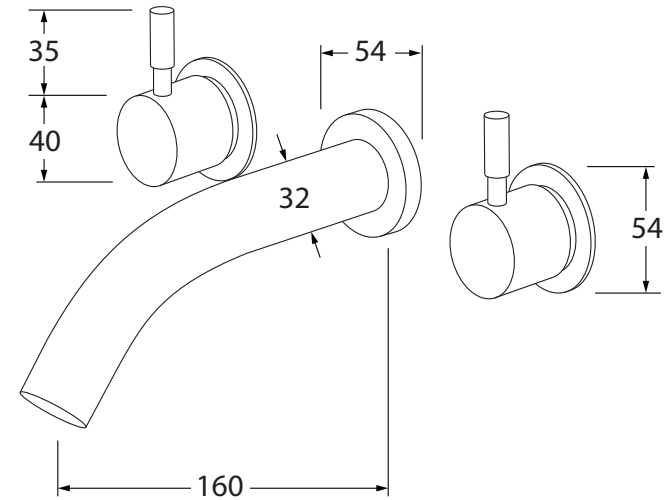

Voda Bath set 160mm

SUSSEX

Product code

VBAS160

Product features

- Designed and manufactured in Australia
- All brass construction
- 1/2 turn ceramic disc spindles
- Retro fitable
- Customisable
- Available in a range of high quality, durable finishes inc. LUXPVD®
- Minimal, refined design to complement any contemporary space
- Matching tapware, showers and accessories

Warranty

15 Year overall warranty.
Refer to Warranty sheet for
specific information.

Pressure rating

300 - 500kPa

Temperature rating

1 - 65°C