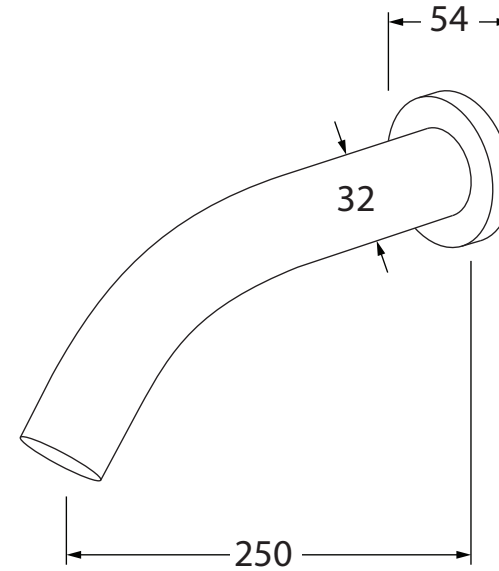

Voda Bath outlet 250mm

SUSSEX

Product code

VBAO250

Product features

- Designed and manufactured in Australia
- All brass construction
- Retro fitable
- Customisable
- Available in a range of high quality, durable finishes inc. LUXPVD®
- Minimal, refined design to complement any contemporary space
- Matching tapware, showers and accessories

Warranty

15 Year overall warranty.
Refer to Warranty sheet for specific information.

Pressure rating

300 - 500kPa

Temperature rating

1 - 65°C