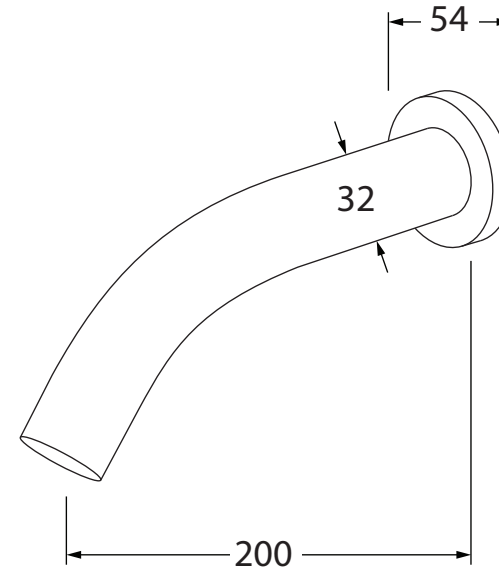

Voda Bath outlet 200mm

SUSSEX

Product code

VBAO200

Product features

- Designed and manufactured in Australia
- All brass construction
- Retro fitable
- Customisable
- Available in a range of high quality, durable finishes inc. LUXPVD®
- Minimal, refined design to complement any contemporary space
- Matching tapware, showers and accessories

Warranty

15 Year overall warranty.
Refer to Warranty sheet for specific information.

Pressure rating

300 - 500kPa

Temperature rating

1 - 65°C