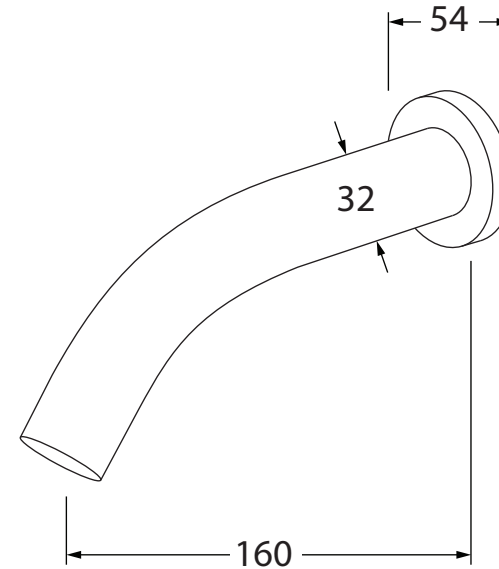

Voda Bath outlet 160mm

SUSSEX

Product code

VBAO160

Product features

- Designed and manufactured in Australia
- All brass construction
- Retro fitable
- Customisable
- Available in a range of high quality, durable finishes inc. LUXPVD®
- Minimal, refined design to complement any contemporary space
- Matching tapware, showers and accessories