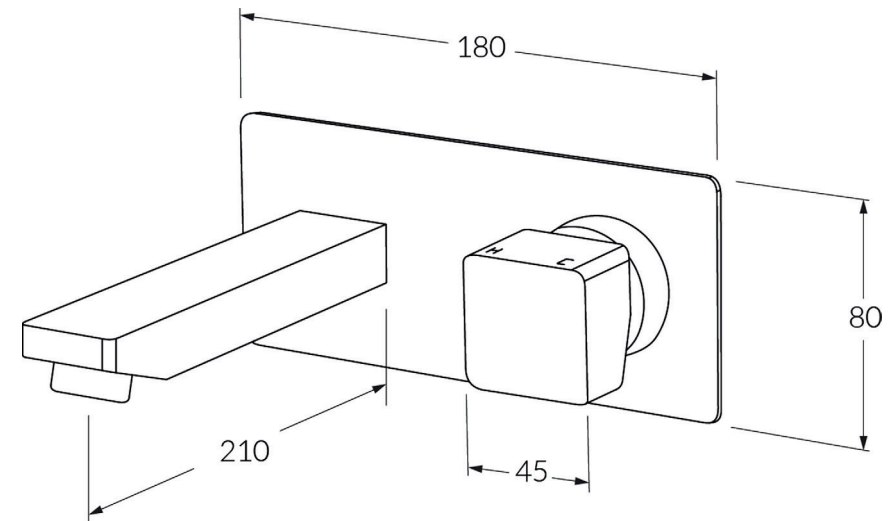

Suba Wall bath mixer outlet system 210mm outlet

SUSSEX

Product code

BMOS210RH

Product features

- Designed and manufactured in Australia
- All brass construction
- 35mm ceramic disc cartridge
- Incorporating Sussex Masterfit
- Available in a range of high quality, durable finishes inc. LUXPVD®
- Minimal, refined design to complement any contemporary space
- Matching tapware, showers and accessories