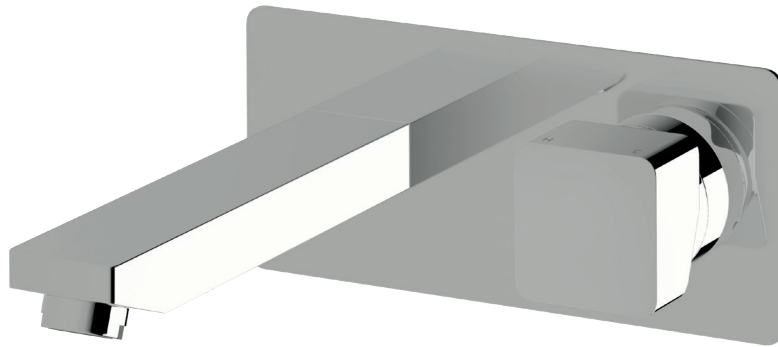

Suba Wall bath mixer outlet system 210mm outlet

SUSSEX

Product code

BMOS210RH

Product features

- Designed and manufactured in Australia
- All brass construction
- 35mm ceramic disc cartridge
- Incorporating Sussex Masterfit
- Available in a range of high quality, durable finishes inc. LUXPVD®
- Minimal, refined design to complement any contemporary space
- Matching tapware, showers and accessories