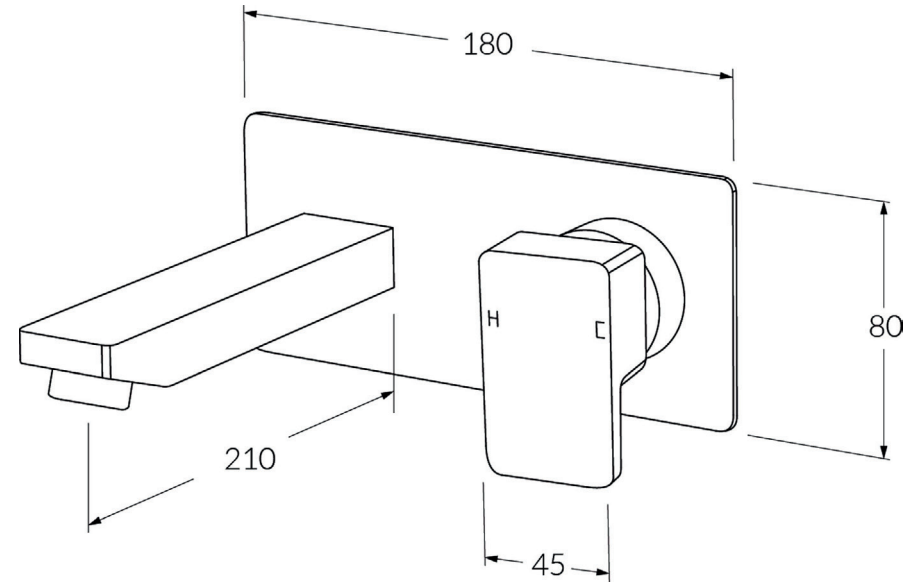

Suba Lever wall basin mixer outlet system 210mm

SUSSEX

Product code

BLWBMS210RH

Product features

- Designed and manufactured in Australia
- All brass construction
- 35mm ceramic disc cartridge
- Incorporating Sussex Masterfit
- Available in a range of high quality, durable finishes inc. LUXPVD®
- Minimal, refined design to complement any contemporary space
- Matching tapware, showers and accessories