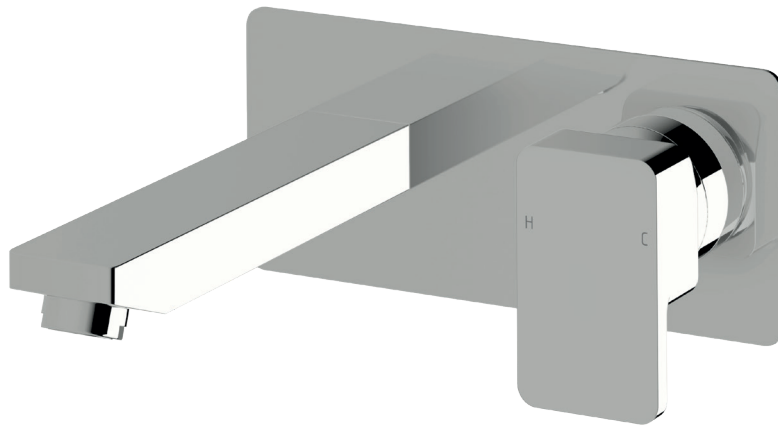

Suba Lever wall basin mixer outlet system 210mm

SUSSEX

Product code

BLWBMS210RH

Product features

- Designed and manufactured in Australia
- All brass construction
- 35mm ceramic disc cartridge
- Incorporating Sussex Masterfit
- Available in a range of high quality, durable finishes inc. LUXPVD®
- Minimal, refined design to complement any contemporary space
- Matching tapware, showers and accessories