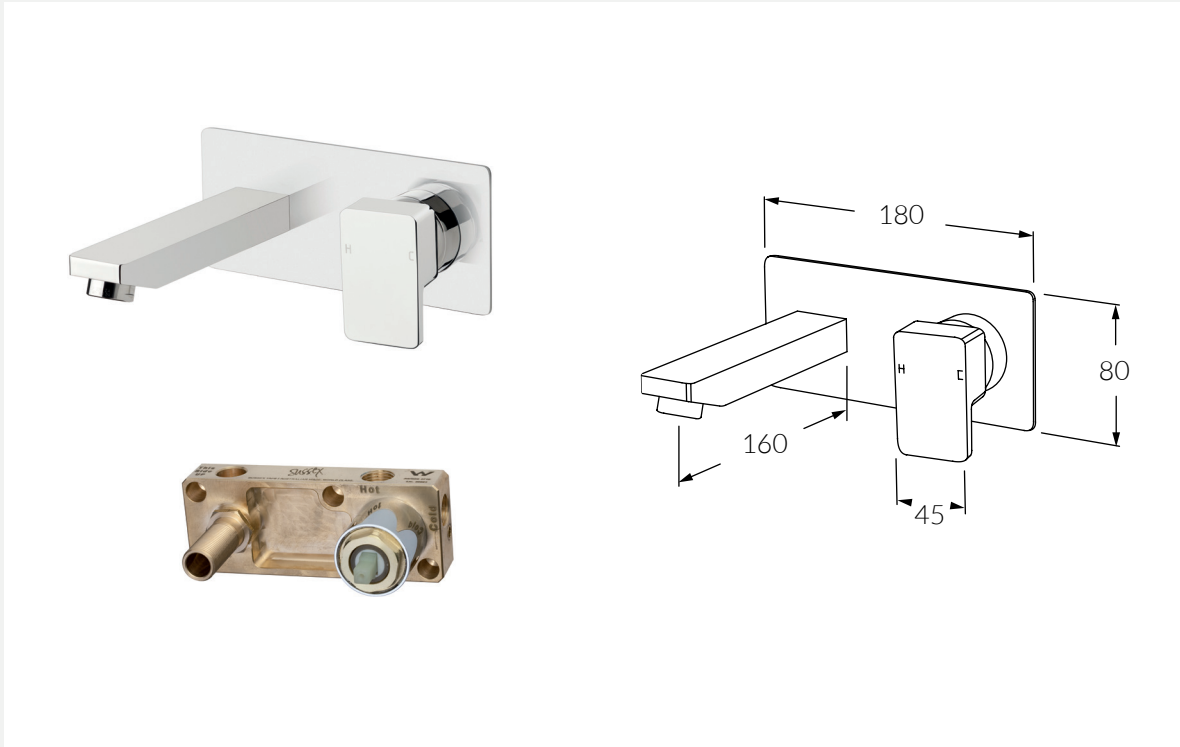

INFORMATION SHEET

Suba Lever Wall Basin Mixer Outlet System RH

Product code:	Available options:
BLWBMS160RH	Right hand operation
BLWBMS160LH	Left hand operation
BLWBMS160V	Vertical operation

FEATURING THE SUSSEX MASTERFIT

A new innovative all-in-one plumbing unit that simplifies the installation process of mixer and outlet combinations.

- Made in Australia from high quality solid brass
- Precision engineered to Australian Standards
- Significant savings in Cost, Labour and Time
- Easy to install
- Mixers, outlets and backplates fit perfectly every time
- Standards ½" BSP connections for plumbing fittings
- Simultaneous use of two outlets
- Mixer cartridges fully serviceable after installation
- Generous tolerance for wall cover thicknesses
- Simultaneous use of two outlets
- Mixer cartridges fully serviceable after installation
- Generous tolerance for wall cover thicknesses