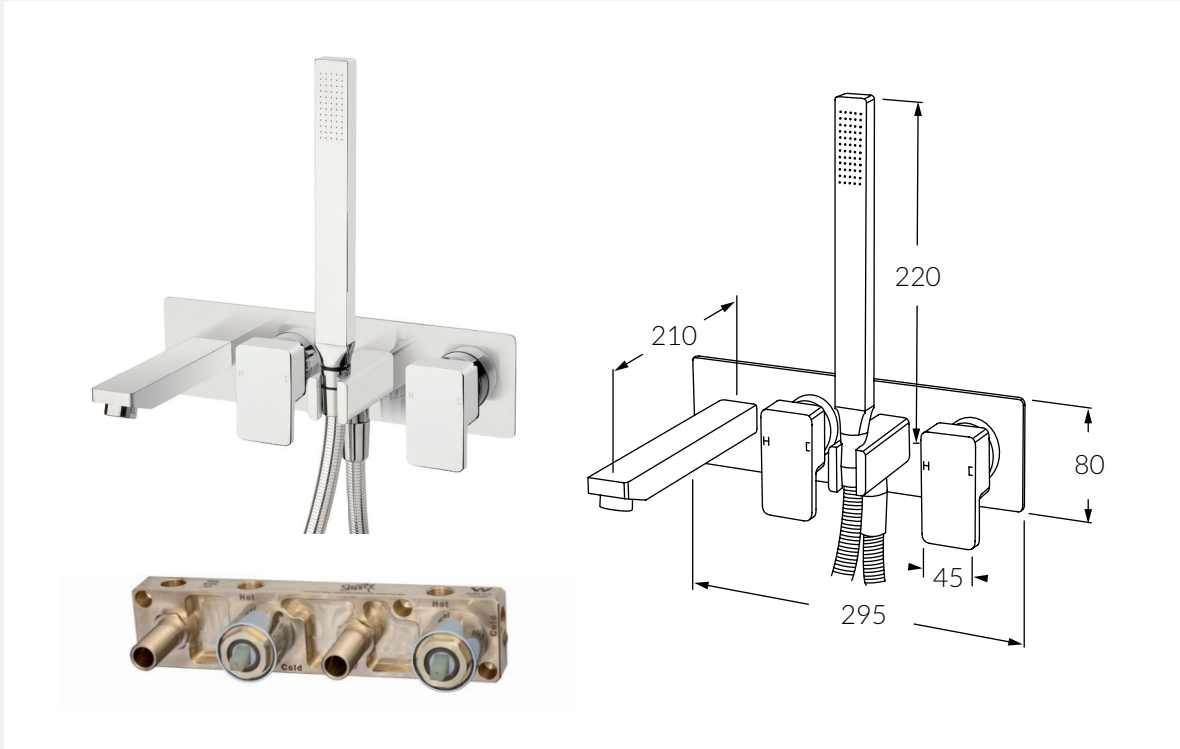

INFORMATION SHEET

Suba Lever Bath Mixer System RH with Hand Shower

Product code: BLBMS210RH Available options:  
 BLBMS210RH Right hand operation  
 BLBMS210LH Left hand operation

FEATURING THE SUSSEX MASTERFIT

A new innovative all-in-one plumbing unit that simplifies the installation process of mixer and outlet combinations.

- Made in Australia from high quality solid brass
- Precision engineered to Australian Standards
- Significant savings in Cost, Labour and Time
- Easy to install
- Mixers, outlets and backplates fit perfectly every time
- Standards 1/2" BSP connections for plumbing fittings
- Simultaneous use of two outlets
- Mixer cartridges fully serviceable after installation
- Generous tolerance for wall cover thicknesses
- Simultaneous use of two outlets
- Mixer cartridges fully serviceable after installation
- Generous tolerance for wall cover thicknesses