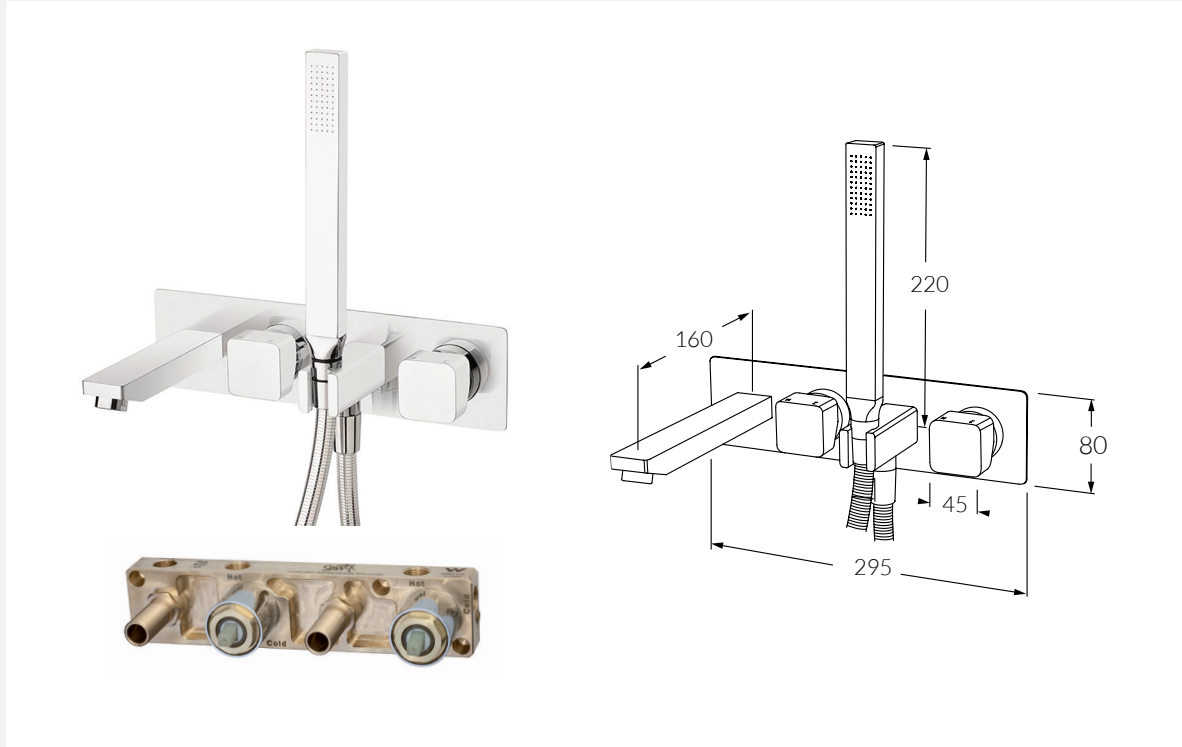

INFORMATION SHEET

Suba Bath Mixer System RH with Hand Shower

Product code: BBMS160RH Available options:  
 BBMS160LH Right hand operation  
 BBMS160LH Left hand operation

FEATURING THE SUSSEX MASTERFIT

A new innovative all-in-one plumbing unit that simplifies the installation process of mixer and outlet combinations.

- Made in Australia from high quality solid brass
- Precision engineered to Australian Standards
- Significant savings in Cost, Labour and Time
- Easy to install
- Mixers, outlets and backplates fit perfectly every time
- Standards ½" BSP connections for plumbing fittings
- Simultaneous use of two outlets
- Mixer cartridges fully serviceable after installation
- Generous tolerance for wall cover thicknesses
- Simultaneous use of two outlets
- Mixer cartridges fully serviceable after installation
- Generous tolerance for wall cover thicknesses