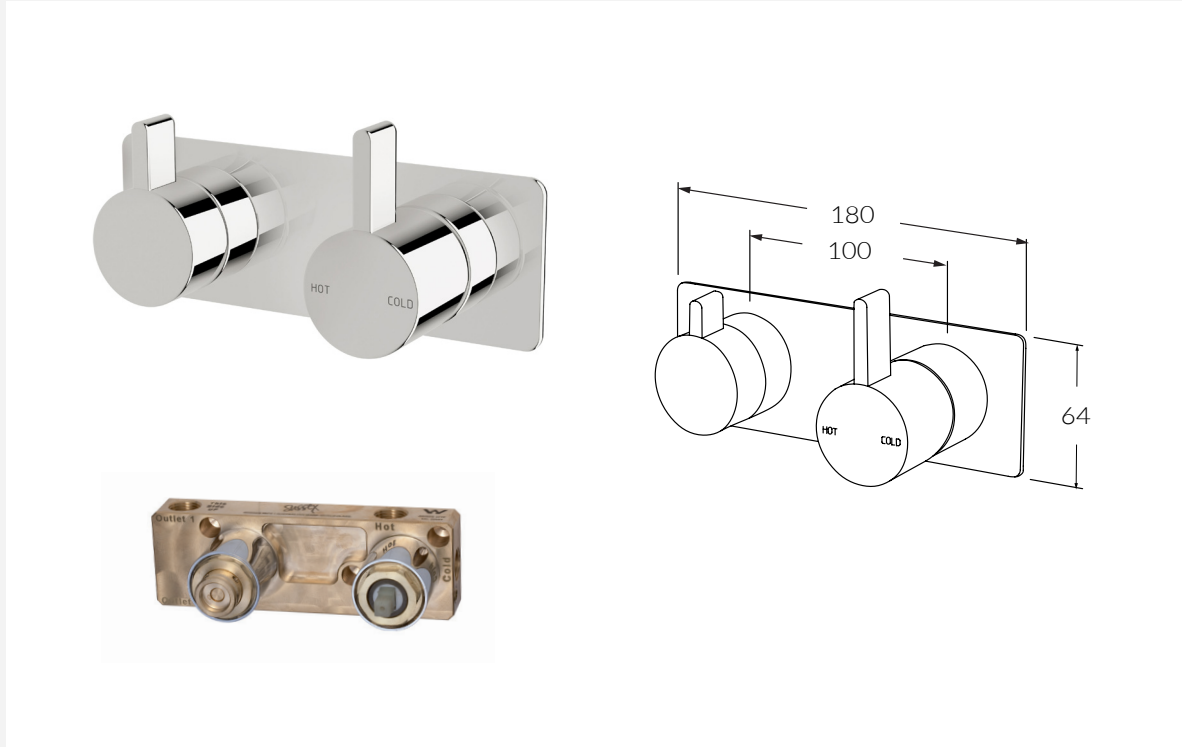

INFORMATION SHEET

Calibre Mixer Diverter System RH

Product code: Available options:
 CMDSRH Right hand operation
 CMDSLH Left hand operation

**FEATURING THE SUSSEX MASTERFIT**

A new innovative all-in-one plumbing unit that simplifies the installation process of mixer and outlet combinations.

- Made in Australia from high quality solid brass
- Precision engineered to Australian Standards
- Significant savings in Cost, Labour and Time
- Easy to install
- Mixers, outlets and backplates fit perfectly every time
- Standards ½" BSP connections for plumbing fittings
- Mixer cartridges fully serviceable after installation
- Generous tolerance for wall cover thicknesses