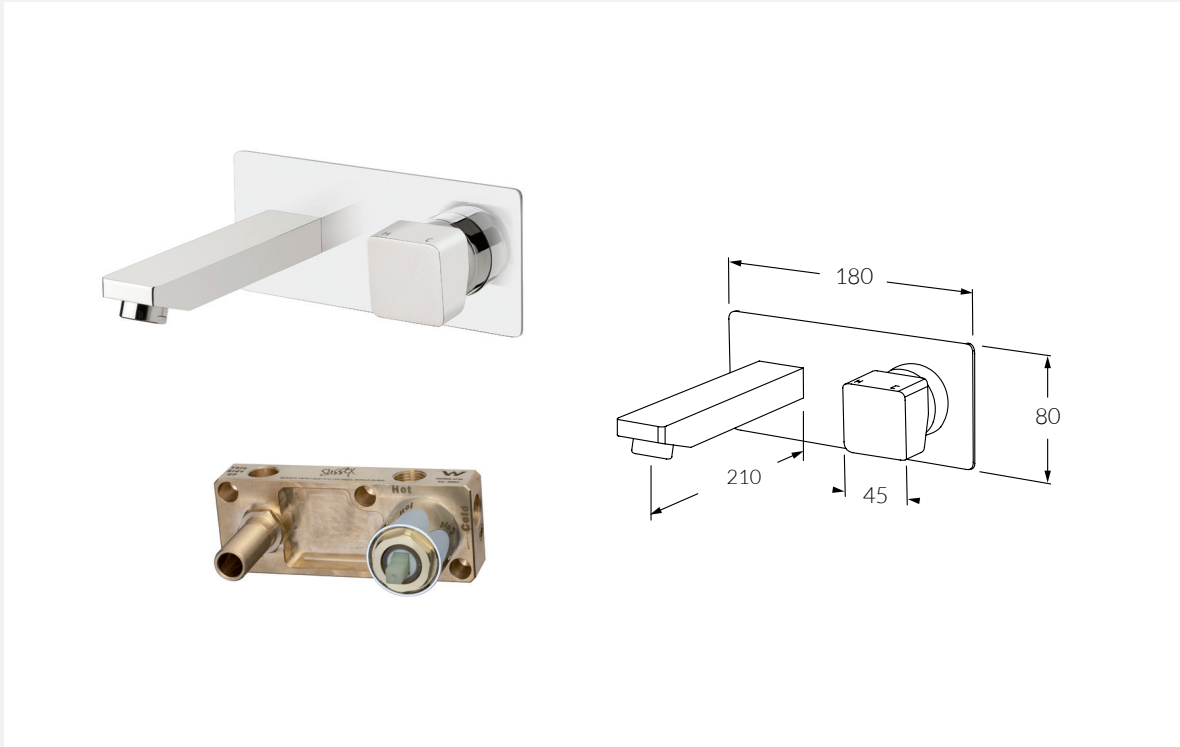

INFORMATION SHEET

**Suba Wall Bath Mixer Outlet System RH**

Product code:	Available options:
BMOS210RH	Right hand operation
BMOS210LH	Left hand operation
BMOS210V	Vertical operation

**FEATURING THE SUSSEX MASTERFIT**

A new innovative all-in-one plumbing unit that simplifies the installation process of mixer and outlet combinations.

- Made in Australia from high quality solid brass
- Precision engineered to Australian Standards
- Significant savings in Cost, Labour and Time
- Easy to install
- Mixers, outlets and backplates fit perfectly every time
- Standards ½" BSP connections for plumbing fittings
- Simultaneous use of two outlets
- Mixer cartridges fully serviceable after installation
- Generous tolerance for wall cover thicknesses
- Simultaneous use of two outlets
- Mixer cartridges fully serviceable after installation
- Generous tolerance for wall cover thicknesses