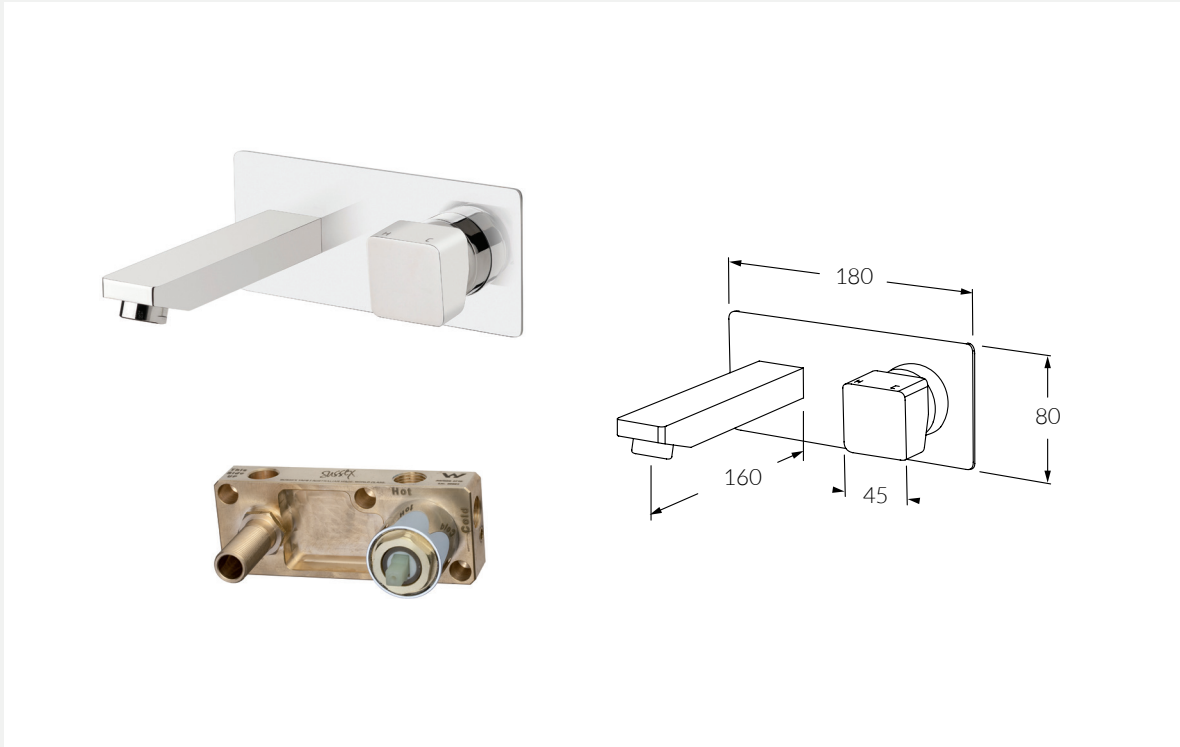

## INFORMATION SHEET

**Suba Wall Bath Mixer Outlet System RH**

Product code:	Available options:
BMOS160RH	Right hand operation
BMOS160LH	Left hand operation
BMOS160V	Vertical operation

**FEATURING THE SUSSEX MASTERFIT**

A new innovative all-in-one plumbing unit that simplifies the installation process of mixer and outlet combinations.

- Made in Australia from high quality solid brass
- Precision engineered to Australian Standards
- Significant savings in Cost, Labour and Time
- Easy to install
- Mixers, outlets and backplates fit perfectly every time
- Standards ½" BSP connections for plumbing fittings
- Simultaneous use of two outlets
- Mixer cartridges fully serviceable after installation
- Generous tolerance for wall cover thicknesses
- Simultaneous use of two outlets
- Mixer cartridges fully serviceable after installation
- Generous tolerance for wall cover thicknesses