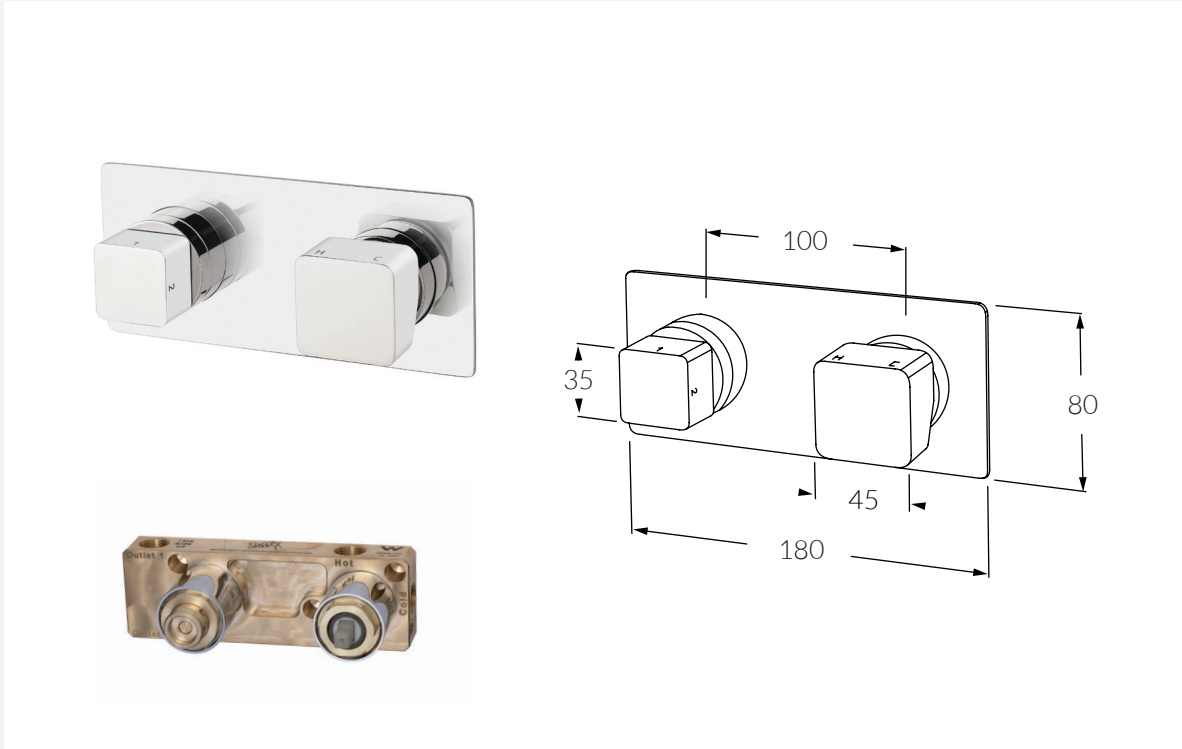

Suba Mixer Diverter System RH

Product code: Available options:
 BMDSRH Right hand operation
 BMDSLH Left hand operation

FEATURING THE SUSSEX MASTERFIT

A new innovative all-in-one plumbing unit that simplifies the installation process of mixer and outlet combinations.

- Made in Australia from high quality solid brass
- Precision engineered to Australian Standards
- Significant savings in Cost, Labour and Time
- Easy to install
- Mixers, outlets and backplates fit perfectly every time
- Standards 1/2" BSP connections for plumbing fittings
- Mixer cartridges fully serviceable after installation
- Generous tolerance for wall cover thicknesses