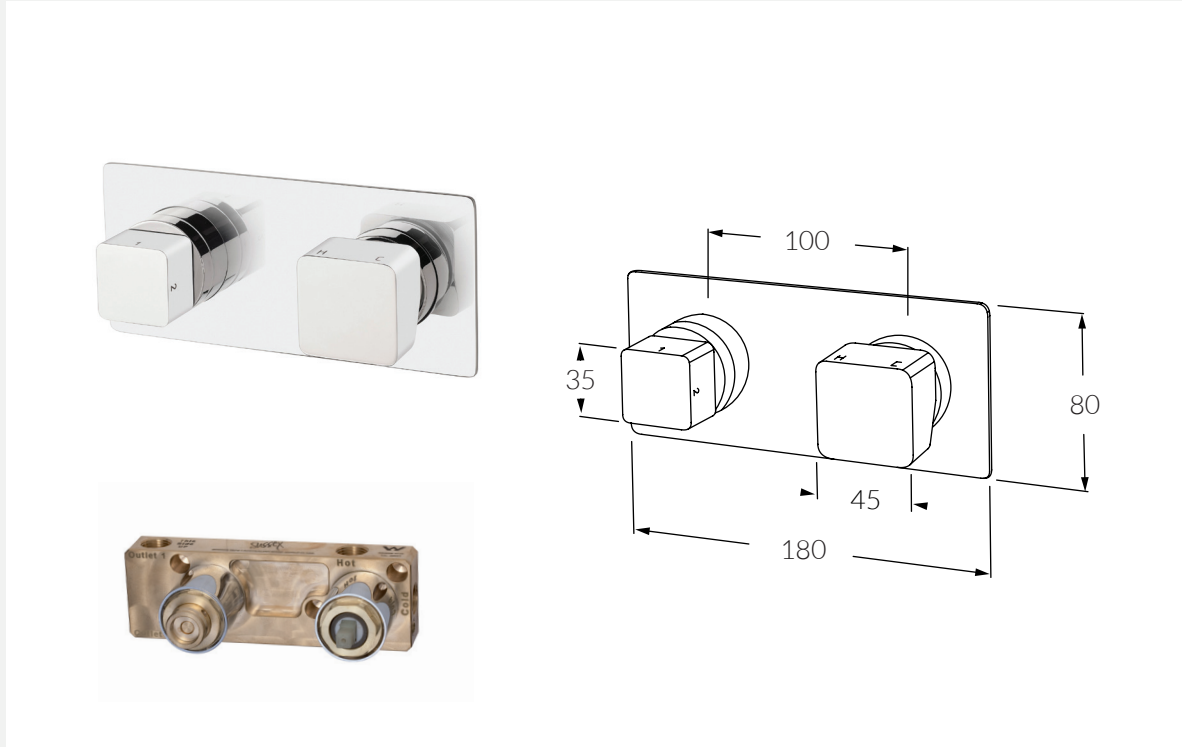

INFORMATION SHEET

Suba Mixer Diverter System RH

Product code: Available options:
 BMDSRH Right hand operation
 BMDSLH Left hand operation

**FEATURING THE SUSSEX MASTERFIT**

A new innovative all-in-one plumbing unit that simplifies the installation process of mixer and outlet combinations.

- Made in Australia from high quality solid brass
- Precision engineered to Australian Standards
- Significant savings in Cost, Labour and Time
- Easy to install
- Mixers, outlets and backplates fit perfectly every time
- Standards ½" BSP connections for plumbing fittings
- Simultaneous use of two outlets
- Mixer cartridges fully serviceable after installation
- Generous tolerance for wall cover thicknesses
- Simultaneous use of two outlets
- Mixer cartridges fully serviceable after installation
- Generous tolerance for wall cover thicknesses