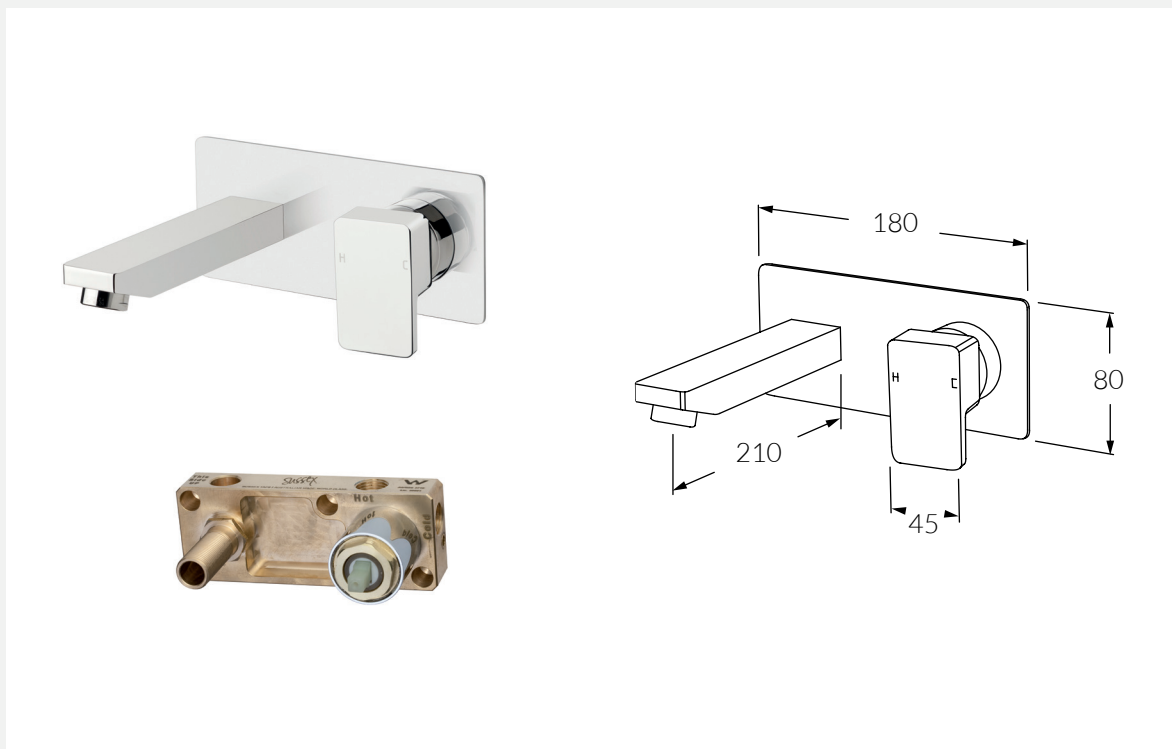

INFORMATION SHEET

Suba Lever Wall Basin Mixer Outlet System RH

Product code:	Available options:
BLWBMS210RH	Right hand operation
BLWBMS210LH	Left hand operation
BLWBMS210V	Vertical operation

FEATURING THE SUSSEX MASTERFIT

A new innovative all-in-one plumbing unit that simplifies the installation process of mixer and outlet combinations.

- Made in Australia from high quality solid brass
- Precision engineered to Australian Standards
- Significant savings in Cost, Labour and Time
- Easy to install
- Mixers, outlets and backplates fit perfectly every time
- Standards ½" BSP connections for plumbing fittings
- Simultaneous use of two outlets
- Mixer cartridges fully serviceable after installation
- Generous tolerance for wall cover thicknesses
- Simultaneous use of two outlets
- Mixer cartridges fully serviceable after installation
- Generous tolerance for wall cover thicknesses