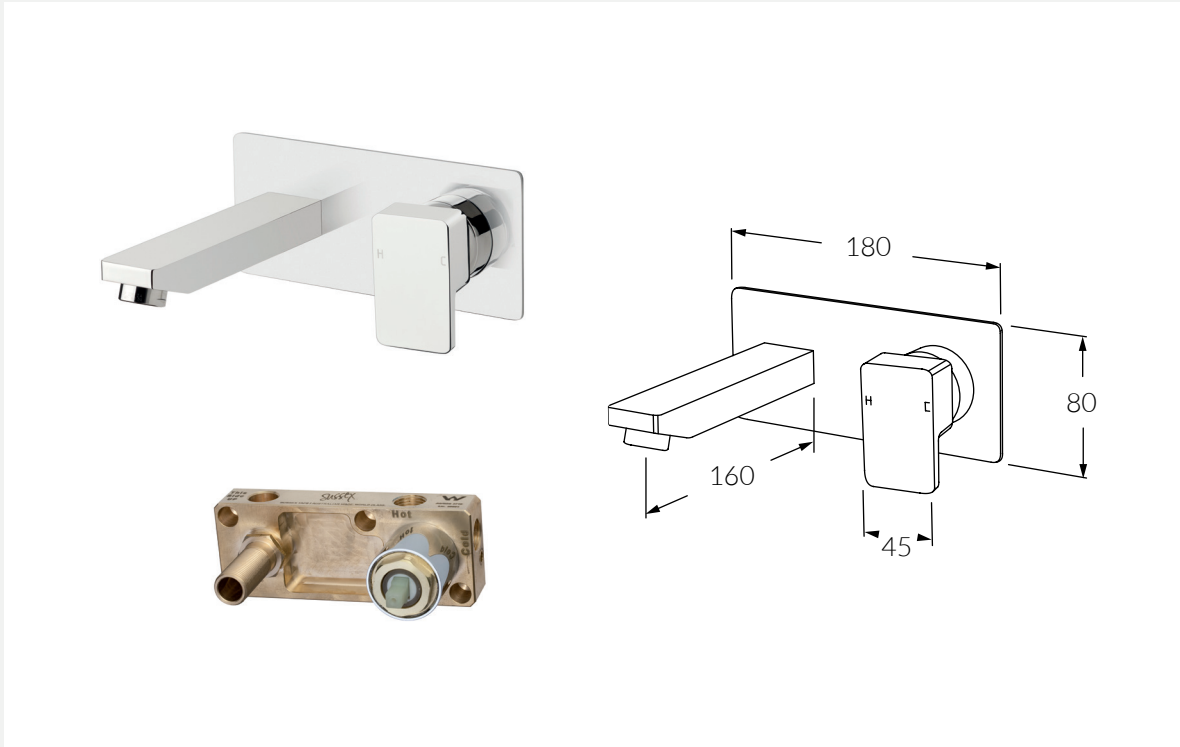

Suba Lever Wall Bath Mixer Outlet System RH

Product code:	Available options:
BLMOS160RH	Right hand operation
BLMOS160LH	Left hand operation
BLMOS160V	Vertical operation

FEATURING THE SUSSEX MASTERFIT

A new innovative all-in-one plumbing unit that simplifies the installation process of mixer and outlet combinations.

- Made in Australia from high quality solid brass
- Precision engineered to Australian Standards
- Significant savings in Cost, Labour and Time
- Easy to install
- Mixers, outlets and backplates fit perfectly every time
- Standards ½" BSP connections for plumbing fittings
- Simultaneous use of two outlets
- Mixer cartridges fully serviceable after installation
- Generous tolerance for wall cover thicknesses
- Simultaneous use of two outlets
- Mixer cartridges fully serviceable after installation
- Generous tolerance for wall cover thicknesses