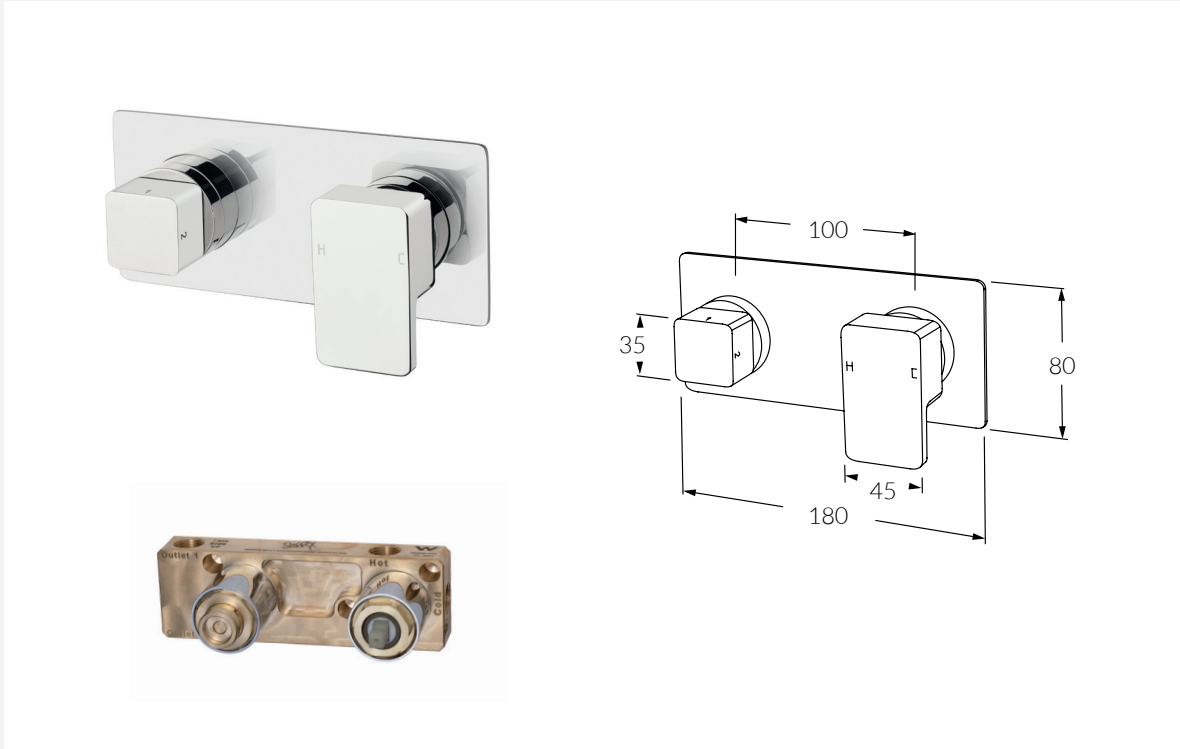

Suba Lever Mixer Diverter System RH

Product code: Available options:
 BLMDSRH Right hand operation
 BLMDSLH Left hand operation

FEATURING THE SUSSEX MASTERFIT

A new innovative all-in-one plumbing unit that simplifies the installation process of mixer and outlet combinations.

- Made in Australia from high quality solid brass
- Precision engineered to Australian Standards
- Significant savings in Cost, Labour and Time
- Easy to install
- Mixers, outlets and backplates fit perfectly every time
- Standards 1/2" BSP connections for plumbing fittings
- Simultaneous use of two outlets
- Mixer cartridges fully serviceable after installation
- Generous tolerance for wall cover thicknesses
- Simultaneous use of two outlets
- Mixer cartridges fully serviceable after installation
- Generous tolerance for wall cover thicknesses