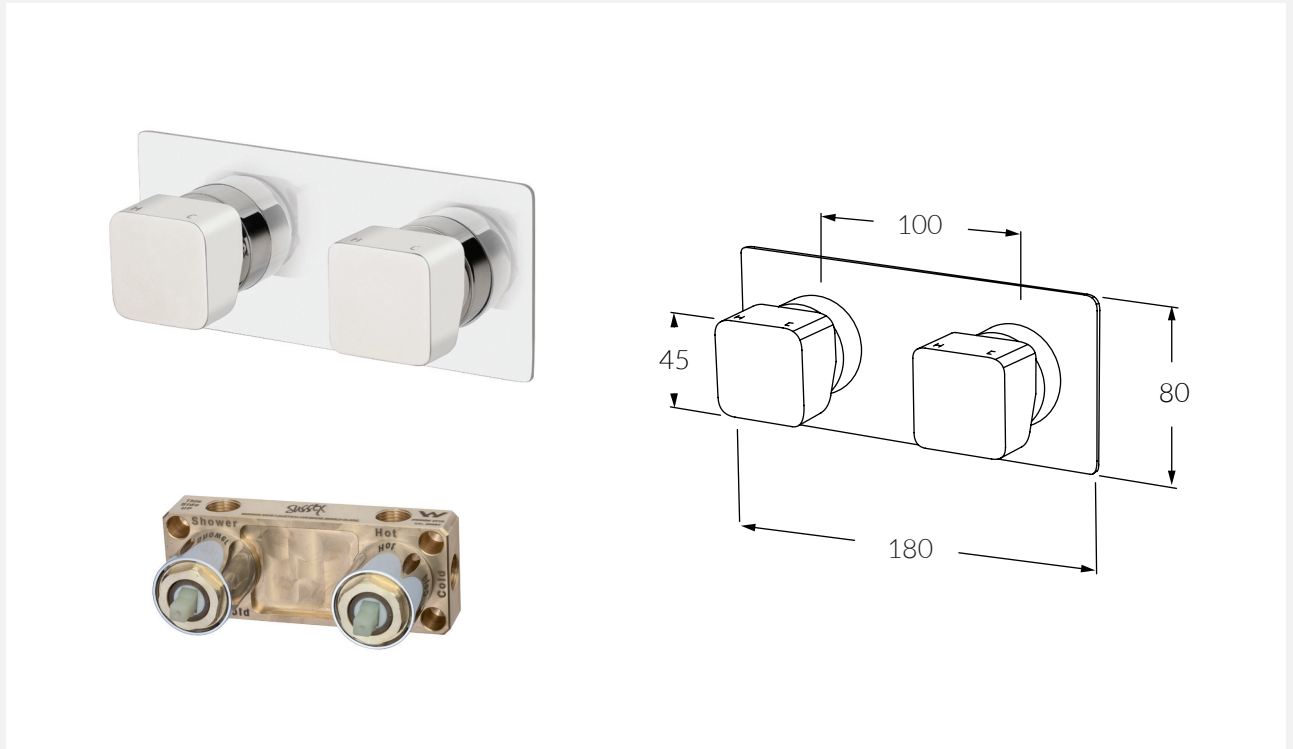

**Suba Dual Mixer System**

Product code: BDMS

**FEATURING THE SUSSEX MASTERFIT**

A new innovative all-in-one plumbing unit that simplifies the installation process of mixer and outlet combinations.

- Made in Australia from high quality solid brass
- Precision engineered to Australian Standards
- Significant savings in Cost, Labour and Time
- Easy to install
- Mixers, outlets and backplates fit perfectly every time
- Standards ½" BSP connections for plumbing fittings
- Simultaneous use of two outlets
- Mixer cartridges fully serviceable after installation
- Generous tolerance for wall cover thicknesses
- Simultaneous use of two outlets
- Mixer cartridges fully serviceable after installation
- Generous tolerance for wall cover thicknesses