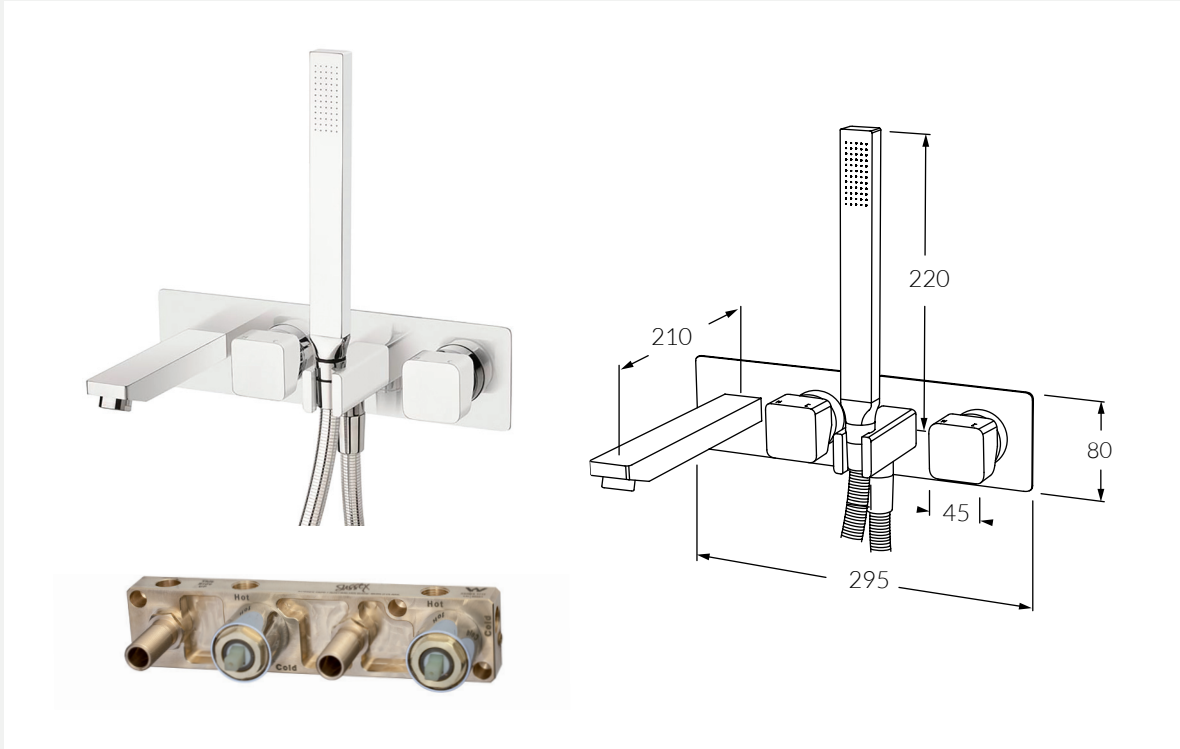

INFORMATION SHEET

Suba Bath Mixer System RH with Hand Shower

Product code: BBMS210RH Available options:  
 BBMS210RH Right hand operation  
 BBMS210LH Left hand operation

FEATURING THE SUSSEX MASTERFIT

A new innovative all-in-one plumbing unit that simplifies the installation process of mixer and outlet combinations.

- Made in Australia from high quality solid brass
- Precision engineered to Australian Standards
- Significant savings in Cost, Labour and Time
- Easy to install
- Mixers, outlets and backplates fit perfectly every time
- Standards 1/2" BSP connections for plumbing fittings
- Simultaneous use of two outlets
- Mixer cartridges fully serviceable after installation
- Generous tolerance for wall cover thicknesses
- Simultaneous use of two outlets
- Mixer cartridges fully serviceable after installation
- Generous tolerance for wall cover thicknesses