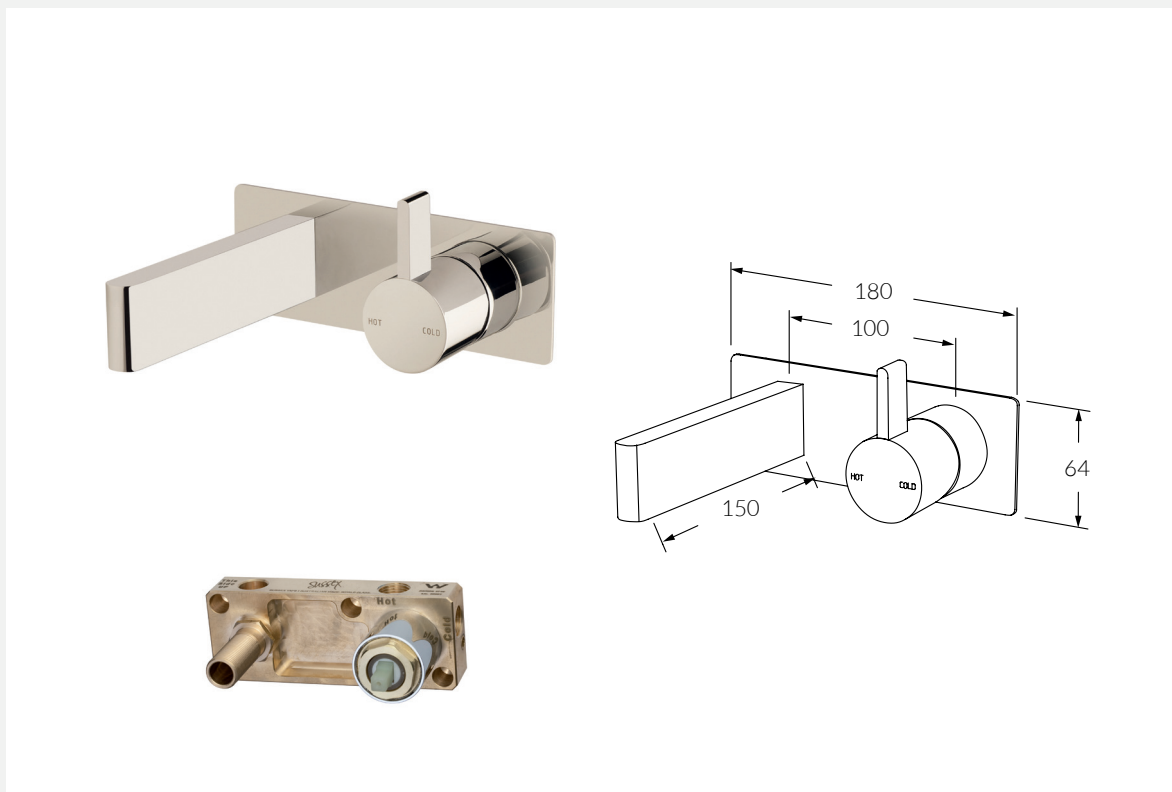

Calibre Wall Basin Mixer Outlet System RH

Product code: CWBMS150RH Available options:
 CWBMS150LH Right hand operation
 CWBMS150LH Left hand operation

FEATURING THE SUSSEX MASTERFIT

A new innovative all-in-one plumbing unit that simplifies the installation process of mixer and outlet combinations.

- Made in Australia from high quality solid brass
- Precision engineered to Australian Standards
- Significant savings in Cost, Labour and Time
- Easy to install
- Mixers, outlets and backplates fit perfectly every time
- Standards ½" BSP connections for plumbing fittings
- Simultaneous use of two outlets
- Mixer cartridges fully serviceable after installation
- Generous tolerance for wall cover thicknesses
- Simultaneous use of two outlets
- Mixer cartridges fully serviceable after installation
- Generous tolerance for wall cover thicknesses