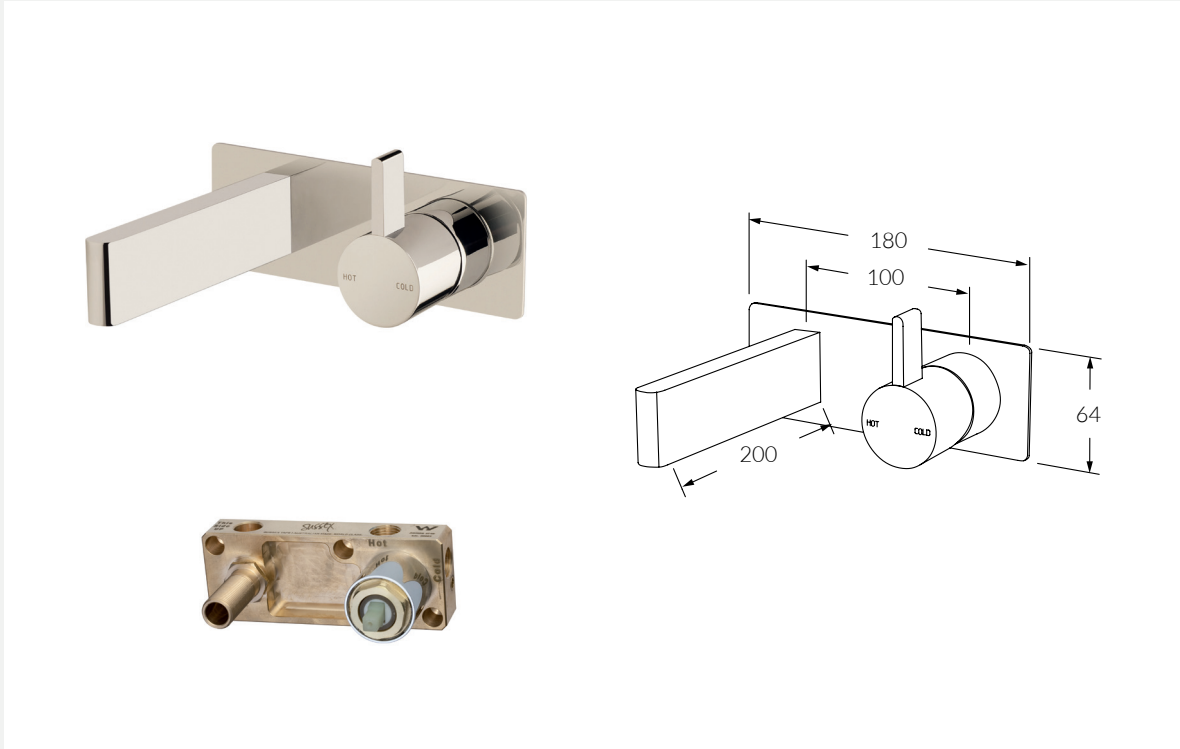

INFORMATION SHEET

**Calibre Wall Bath Mixer Outlet System RH**

Product code: CMOS200RH Available options:  
 CMOS200RH Right hand operation  
 CMOS200LH Left hand operation

**FEATURING THE SUSSEX MASTERFIT**

A new innovative all-in-one plumbing unit that simplifies the installation process of mixer and outlet combinations.

- Made in Australia from high quality solid brass
- Precision engineered to Australian Standards
- Significant savings in Cost, Labour and Time
- Easy to install
- Mixers, outlets and backplates fit perfectly every time
- Standards ½" BSP connections for plumbing fittings
- Simultaneous use of two outlets
- Mixer cartridges fully serviceable after installation
- Generous tolerance for wall cover thicknesses
- Simultaneous use of two outlets
- Mixer cartridges fully serviceable after installation
- Generous tolerance for wall cover thicknesses